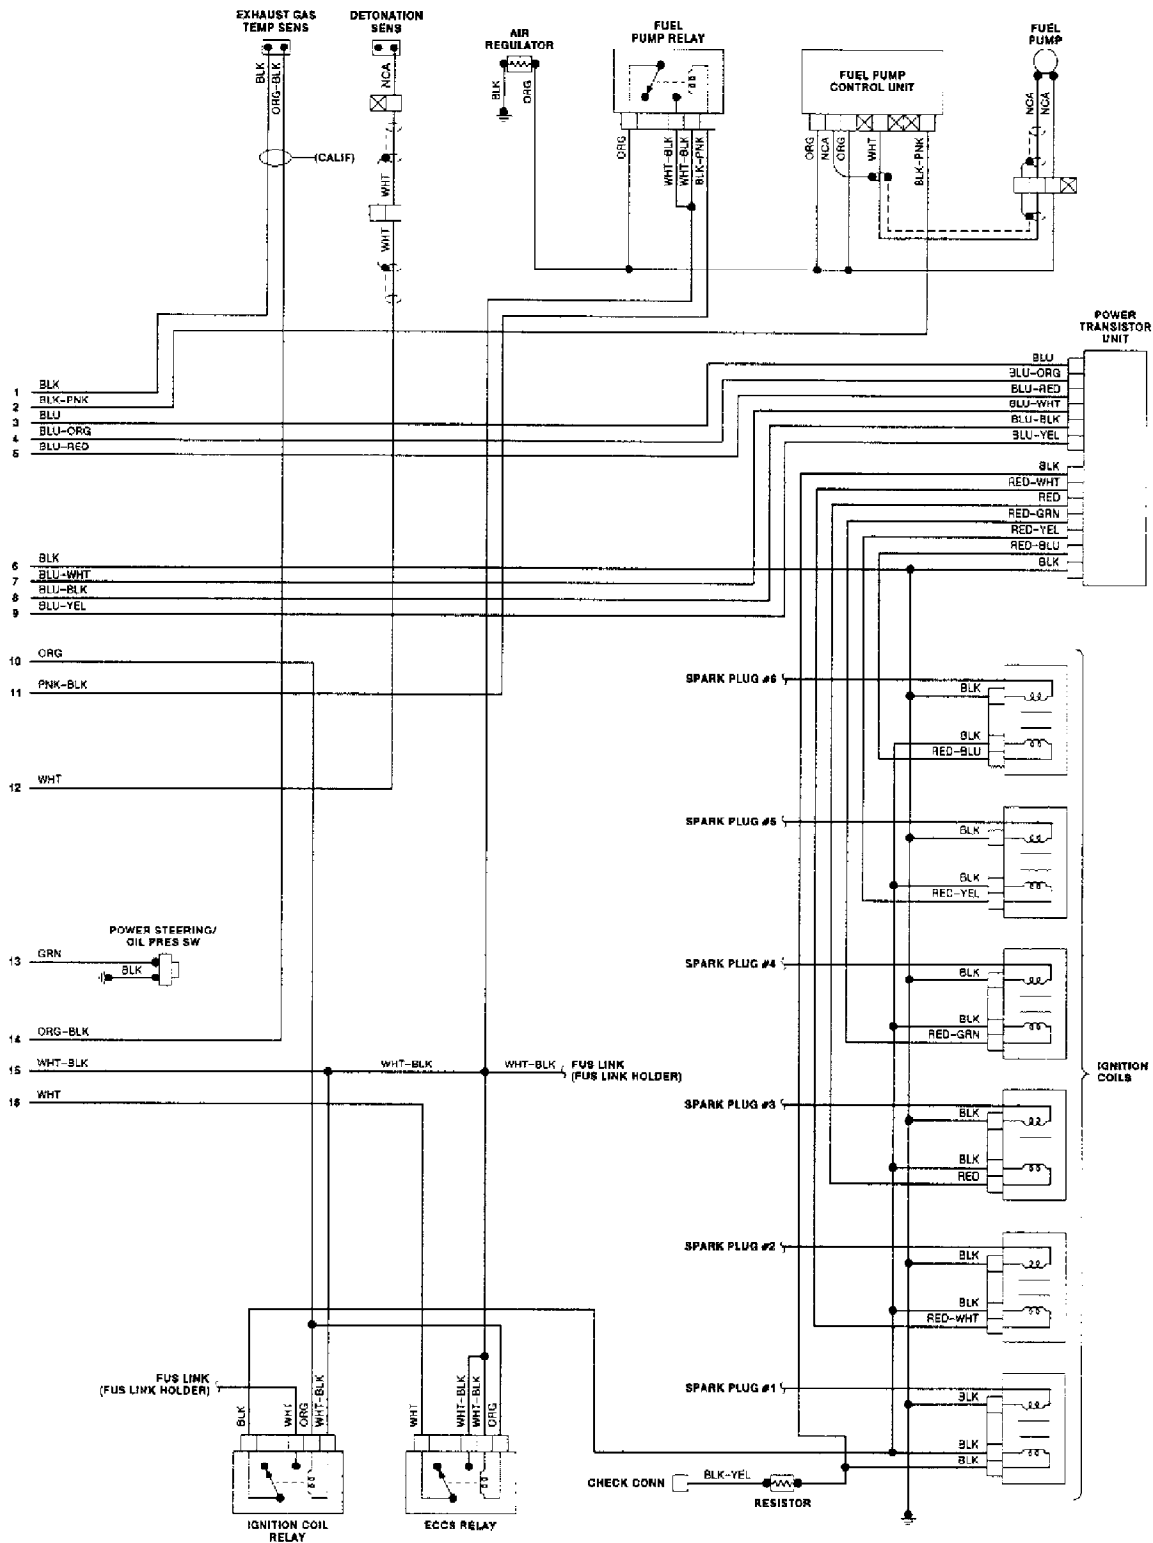

L - WIRING DIAGRAMS

1990 Nissan 240SX

1990 ENGINE PERFORMANCE
Wiring Diagrams

Nissan; 240SX, 300ZX, Axxess, Maxima, Pathfinder,
Pickup, Pulsar, Sentra, Stanza, Van

Fig. 1: Axxess 2.4L Wiring Diagram

Fig. 2: Maxima 3.0L Wiring Diagram

Fig. 3: Pathfinder & Pickup 3.0L Wiring Diagram

201105

Fig. 4: Pickup 2.4L Wiring Diagram

Fig. 5: Pulsar NX 1.6L Wiring Diagram

Fig. 6: Sentra 1.6L Wiring Diagram

Fig. 7: Stanza 2.4L Wiring Diagram

Fig. 8: Van 2.4L Wiring Diagram

Fig. 9: 240SX 2.4L Wiring Diagram

Fig. 10: 300ZX 3.0L Wiring Diagram (1 of 2)

Fig. 11: 300ZX 3.0L Wiring Diagram (2 of 2)