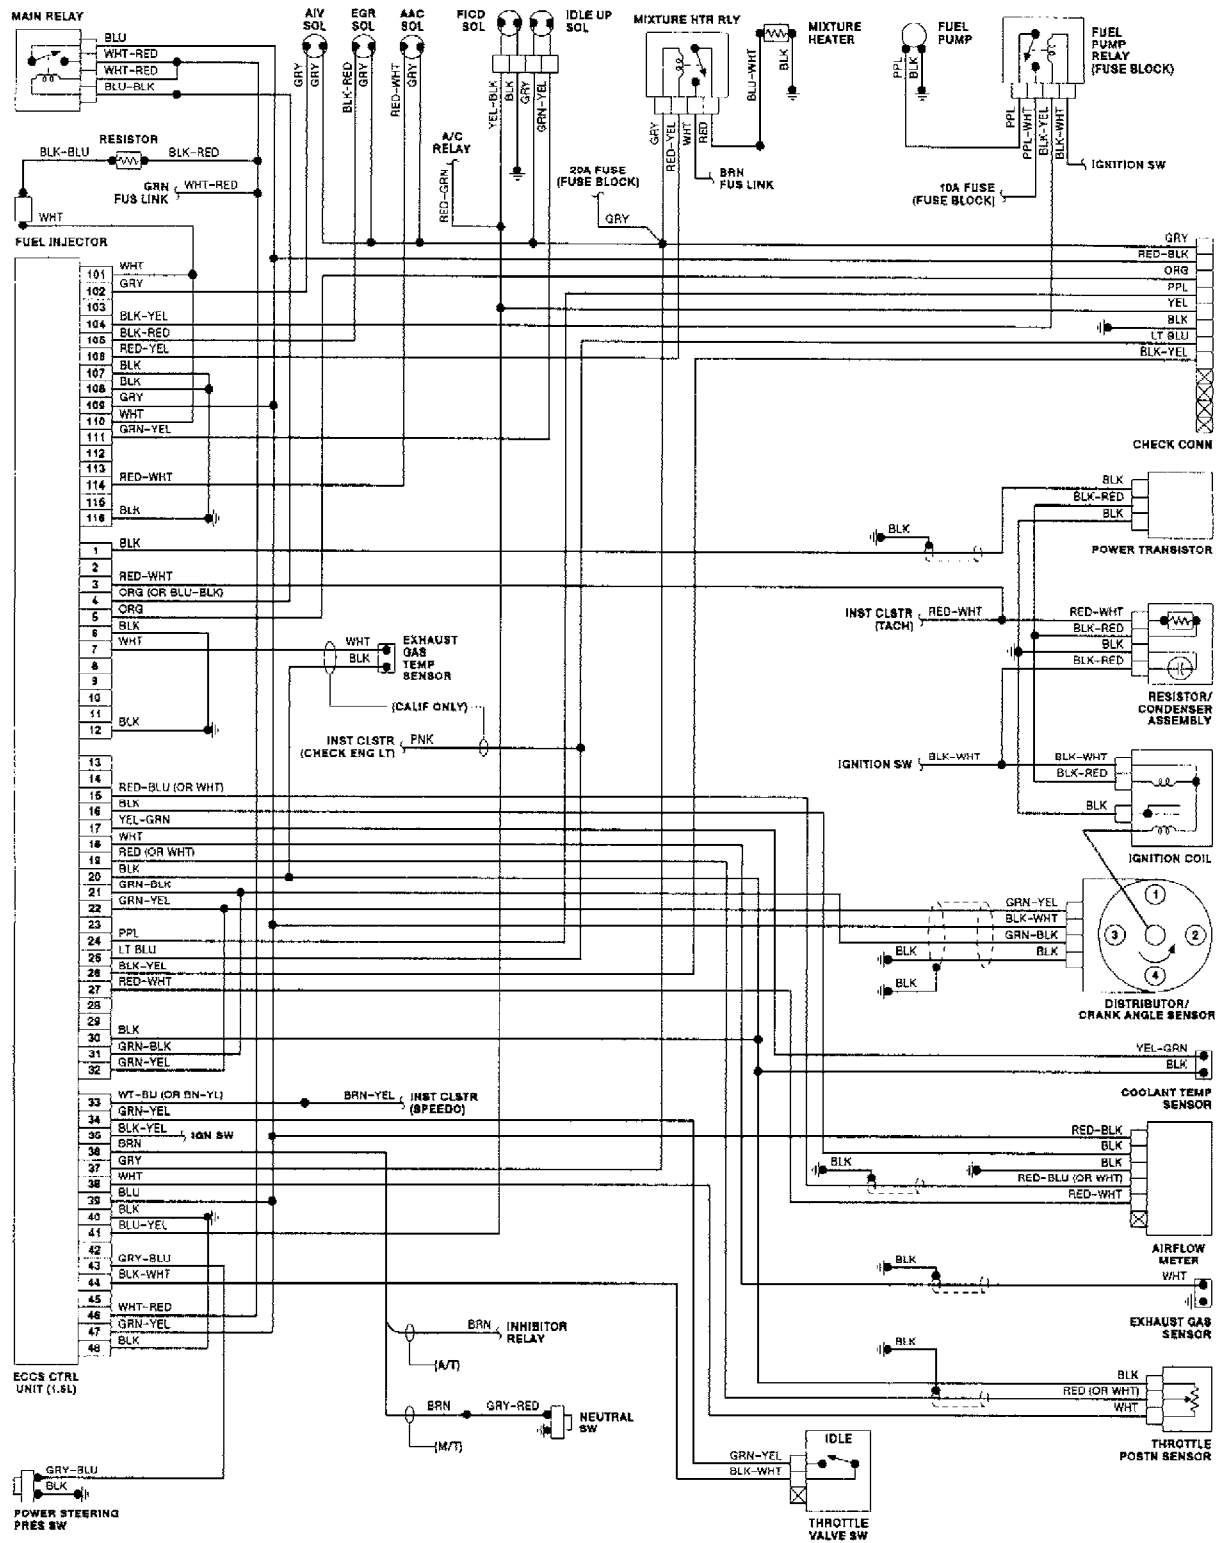

L - WIRING DIAGRAMS

1990 Nissan 240SX

1990 ENGINE PERFORMANCE
Wiring Diagrams

Nissan; 240SX, 300ZX, Axxess, Maxima, Pathfinder,
Pickup, Pulsar, Sentra, Stanza, Van

Fig. 1: Axxess 2.4L Wiring Diagram

Fig. 2: Maxima 3.0L Wiring Diagram

Fig. 3: Pathfinder & Pickup 3.0L Wiring Diagram

201105

Fig. 4: Pickup 2.4L Wiring Diagram

Fig. 5: Pulsar NX 1.6L Wiring Diagram

Fig. 6: Sentra 1.6L Wiring Diagram

Fig. 7: Stanza 2.4L Wiring Diagram

Fig. 8: Van 2.4L Wiring Diagram

Fig. 9: 240SX 2.4L Wiring Diagram

Fig. 10: 300ZX 3.0L Wiring Diagram (1 of 2)

Fig. 11: 300ZX 3.0L Wiring Diagram (2 of 2)