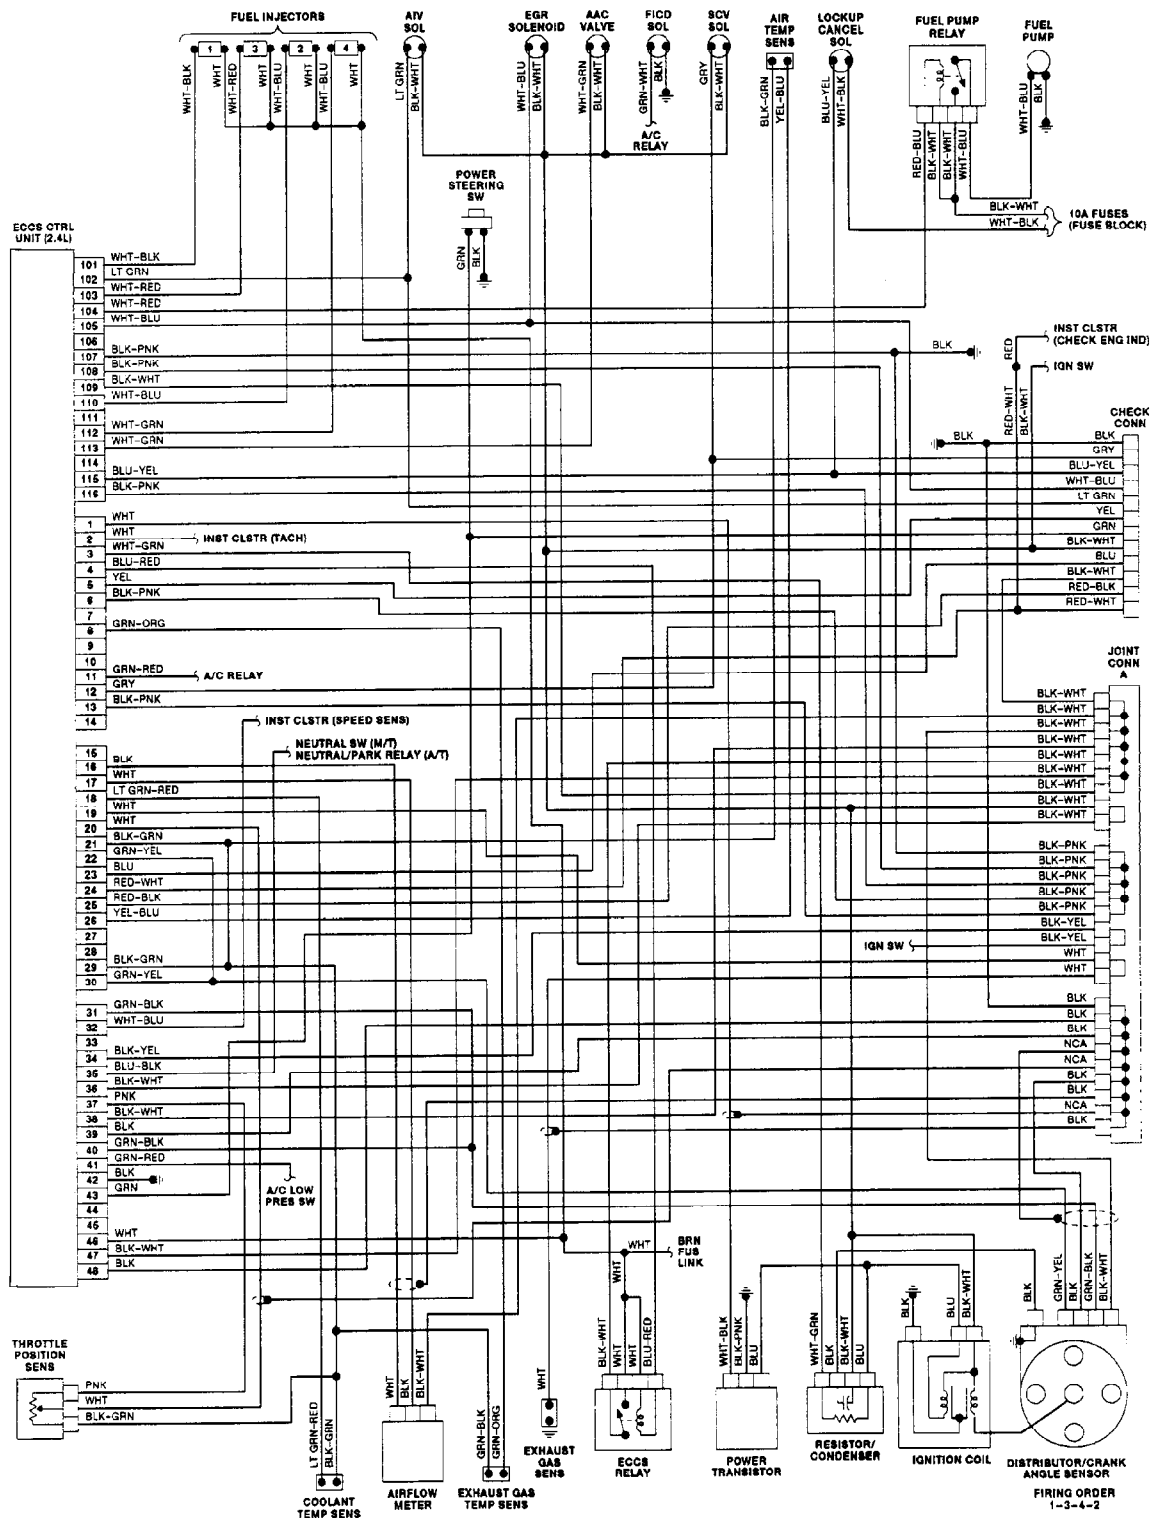

L - WIRING DIAGRAMS

1990 Nissan 240SX

1990 ENGINE PERFORMANCE
Wiring Diagrams

Nissan; 240SX, 300ZX, Axxess, Maxima, Pathfinder,
Pickup, Pulsar, Sentra, Stanza, Van

Fig. 1: Axxess 2.4L Wiring Diagram

Fig. 2: Maxima 3.0L Wiring Diagram

Fig. 3: Pathfinder & Pickup 3.0L Wiring Diagram

201105

Fig. 4: Pickup 2.4L Wiring Diagram

Fig. 5: Pulsar NX 1.6L Wiring Diagram

Fig. 6: Sentra 1.6L Wiring Diagram

Fig. 7: Stanza 2.4L Wiring Diagram

Fig. 8: Van 2.4L Wiring Diagram

Fig. 9: 240SX 2.4L Wiring Diagram

Fig. 10: 300ZX 3.0L Wiring Diagram (1 of 2)

Fig. 11: 300ZX 3.0L Wiring Diagram (2 of 2)