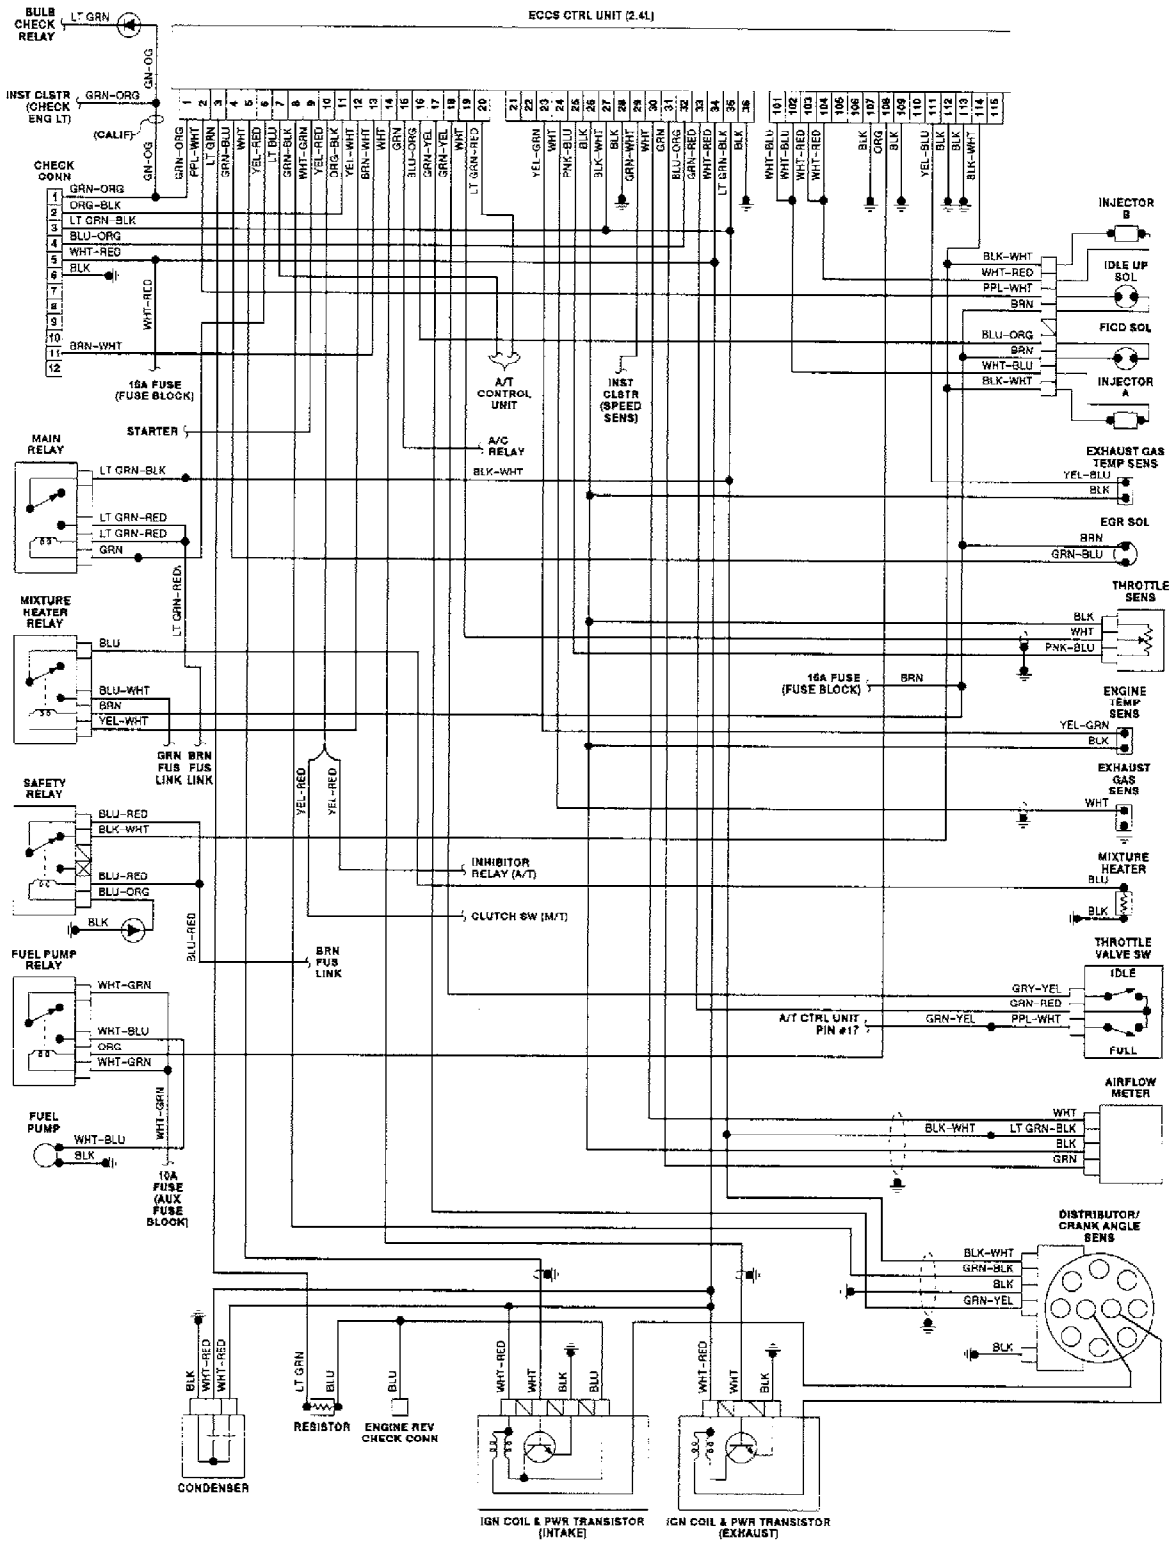

L - WIRING DIAGRAMS

1990 Nissan 240SX

1990 ENGINE PERFORMANCE
Wiring Diagrams

Nissan; 240SX, 300ZX, Axxess, Maxima, Pathfinder,
Pickup, Pulsar, Sentra, Stanza, Van

Fig. 1: Axxess 2.4L Wiring Diagram

Fig. 2: Maxima 3.0L Wiring Diagram

Fig. 3: Pathfinder & Pickup 3.0L Wiring Diagram

201105

Fig. 4: Pickup 2.4L Wiring Diagram

Fig. 5: Pulsar NX 1.6L Wiring Diagram

Fig. 6: Sentra 1.6L Wiring Diagram

Fig. 7: Stanza 2.4L Wiring Diagram

Fig. 8: Van 2.4L Wiring Diagram

Fig. 9: 240SX 2.4L Wiring Diagram

Fig. 10: 300ZX 3.0L Wiring Diagram (1 of 2)

Fig. 11: 300ZX 3.0L Wiring Diagram (2 of 2)