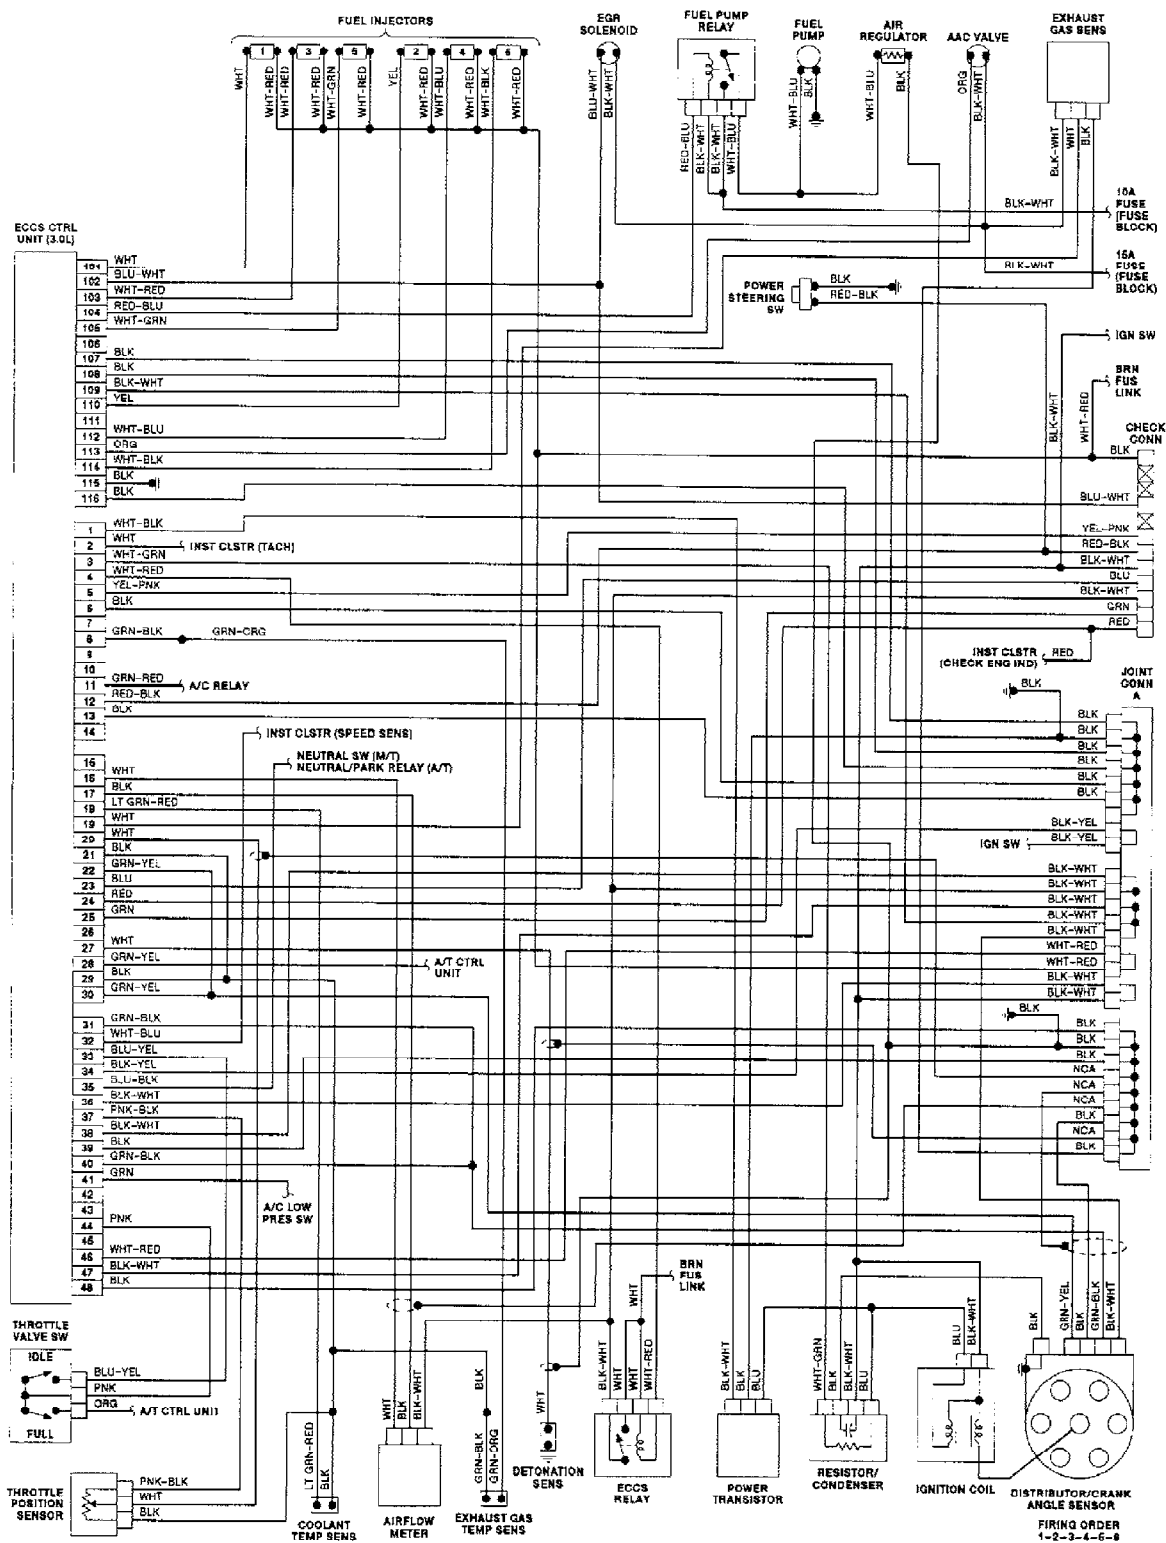

L - WIRING DIAGRAMS

1990 Nissan 240SX

1990 ENGINE PERFORMANCE
Wiring Diagrams

Nissan; 240SX, 300ZX, Axxess, Maxima, Pathfinder,
Pickup, Pulsar, Sentra, Stanza, Van

Fig. 1: Axxess 2.4L Wiring Diagram

Fig. 2: Maxima 3.0L Wiring Diagram

Fig. 3: Pathfinder & Pickup 3.0L Wiring Diagram

201105

Fig. 4: Pickup 2.4L Wiring Diagram

Fig. 5: Pulsar NX 1.6L Wiring Diagram

Fig. 6: Sentra 1.6L Wiring Diagram

Fig. 7: Stanza 2.4L Wiring Diagram

Fig. 8: Van 2.4L Wiring Diagram

Fig. 9: 240SX 2.4L Wiring Diagram

Fig. 10: 300ZX 3.0L Wiring Diagram (1 of 2)

Fig. 11: 300ZX 3.0L Wiring Diagram (2 of 2)