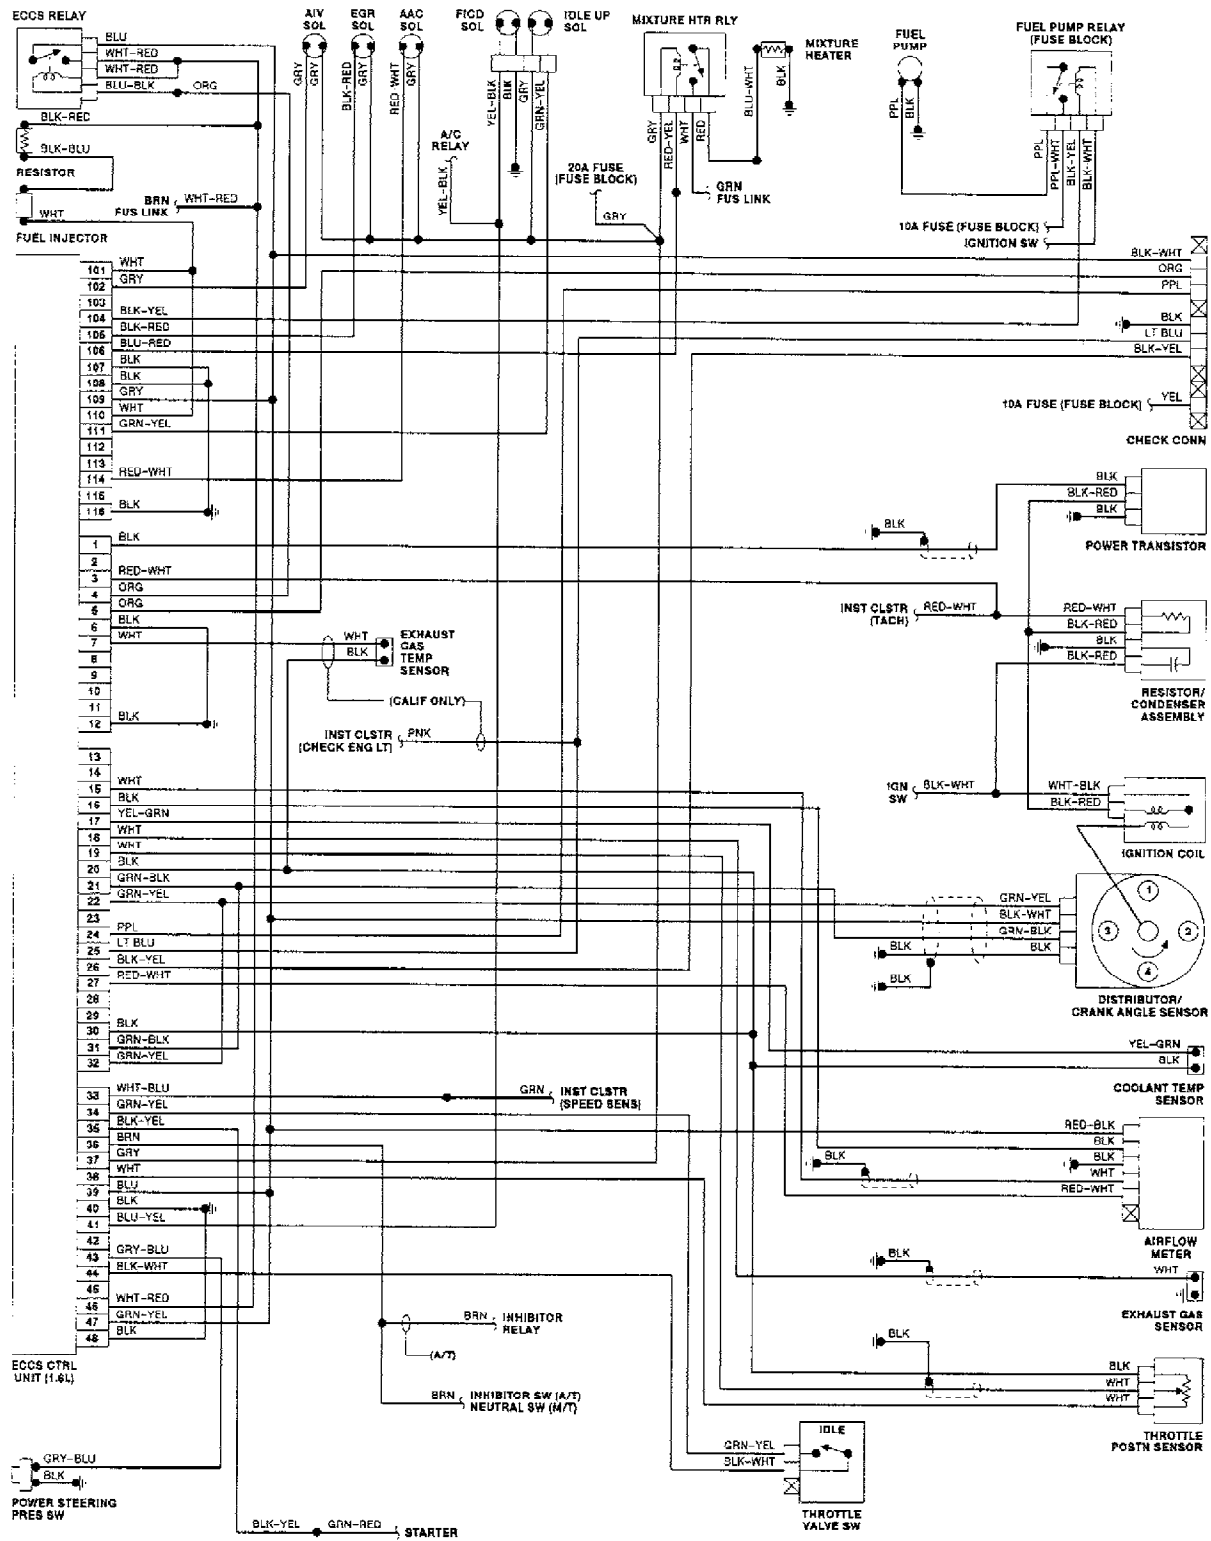

L - WIRING DIAGRAMS

1990 Nissan 240SX

1990 ENGINE PERFORMANCE
Wiring Diagrams

Nissan; 240SX, 300ZX, Axxess, Maxima, Pathfinder,
Pickup, Pulsar, Sentra, Stanza, Van

Fig. 1: Axxess 2.4L Wiring Diagram

Fig. 2: Maxima 3.0L Wiring Diagram

Fig. 3: Pathfinder & Pickup 3.0L Wiring Diagram

201105

Fig. 4: Pickup 2.4L Wiring Diagram

Fig. 5: Pulsar NX 1.6L Wiring Diagram

Fig. 6: Sentra 1.6L Wiring Diagram

Fig. 7: Stanza 2.4L Wiring Diagram

Fig. 8: Van 2.4L Wiring Diagram

Fig. 9: 240SX 2.4L Wiring Diagram

Fig. 10: 300ZX 3.0L Wiring Diagram (1 of 2)

Fig. 11: 300ZX 3.0L Wiring Diagram (2 of 2)