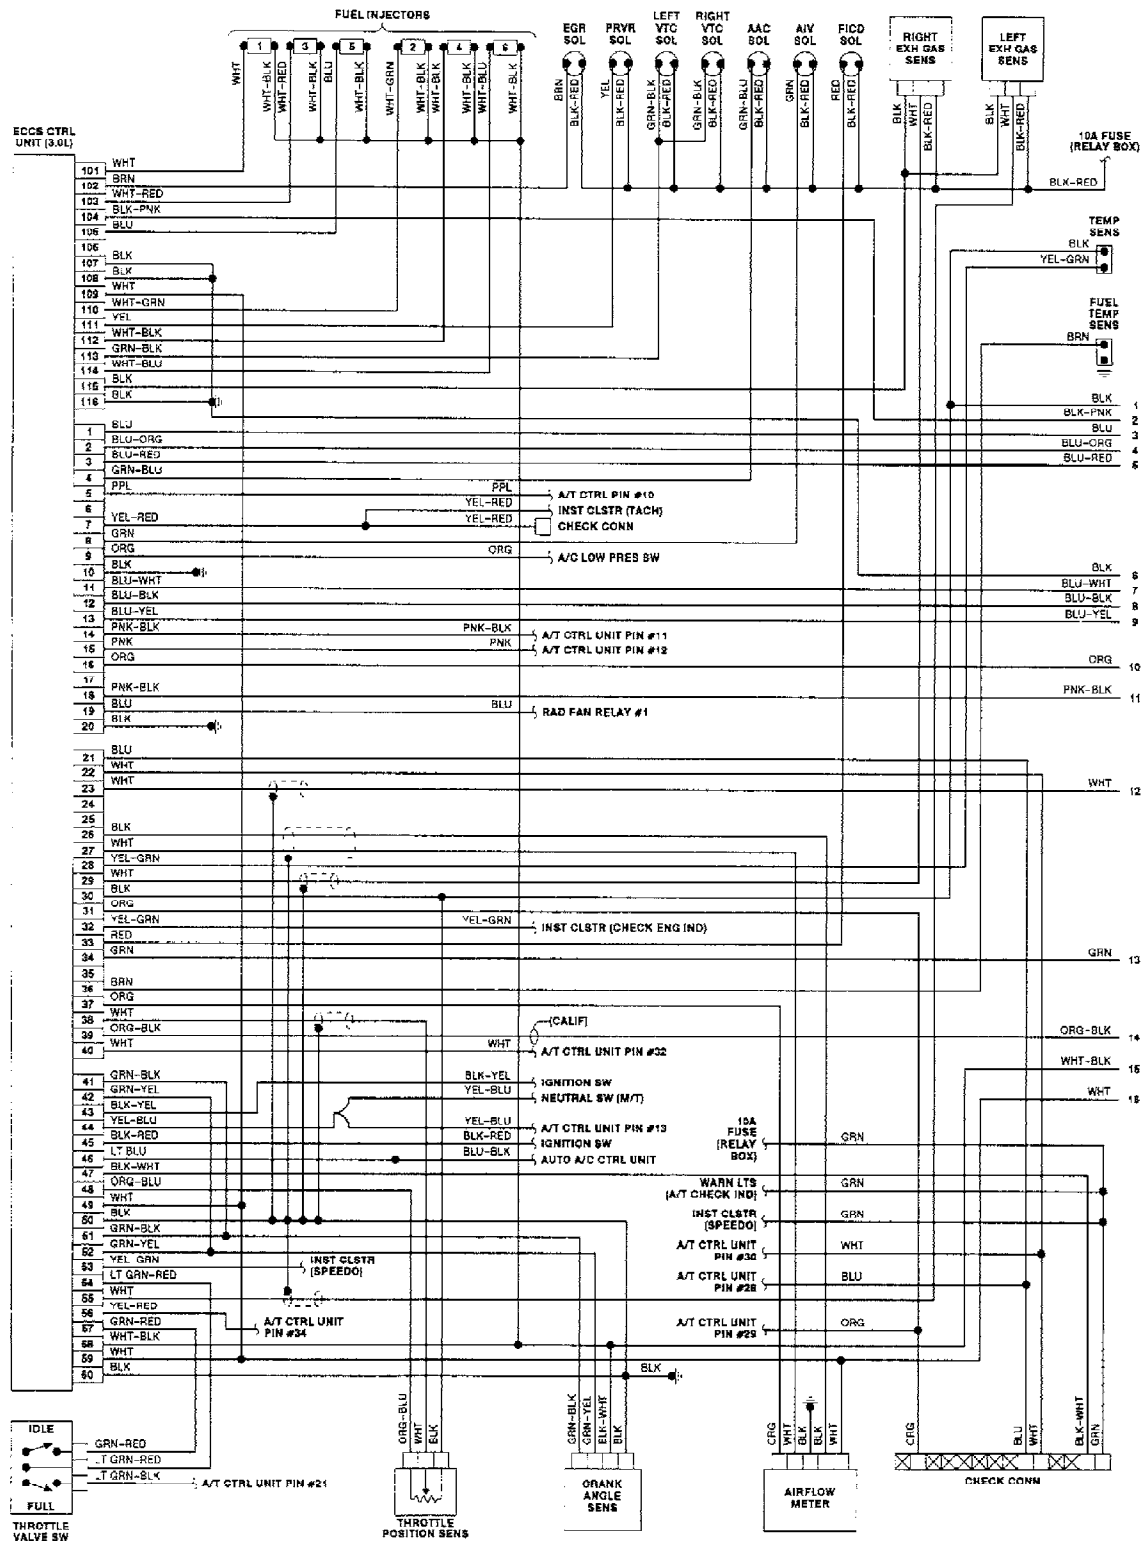

L - WIRING DIAGRAMS

1990 Nissan 240SX

1990 ENGINE PERFORMANCE
Wiring Diagrams

Nissan; 240SX, 300ZX, Axxess, Maxima, Pathfinder,
Pickup, Pulsar, Sentra, Stanza, Van

Fig. 1: Axxess 2.4L Wiring Diagram

Fig. 2: Maxima 3.0L Wiring Diagram

Fig. 3: Pathfinder & Pickup 3.0L Wiring Diagram

201105

Fig. 4: Pickup 2.4L Wiring Diagram

Fig. 5: Pulsar NX 1.6L Wiring Diagram

Fig. 6: Sentra 1.6L Wiring Diagram

Fig. 7: Stanza 2.4L Wiring Diagram

Fig. 8: Van 2.4L Wiring Diagram

Fig. 9: 240SX 2.4L Wiring Diagram

Fig. 10: 300ZX 3.0L Wiring Diagram (1 of 2)

Fig. 11: 300ZX 3.0L Wiring Diagram (2 of 2)