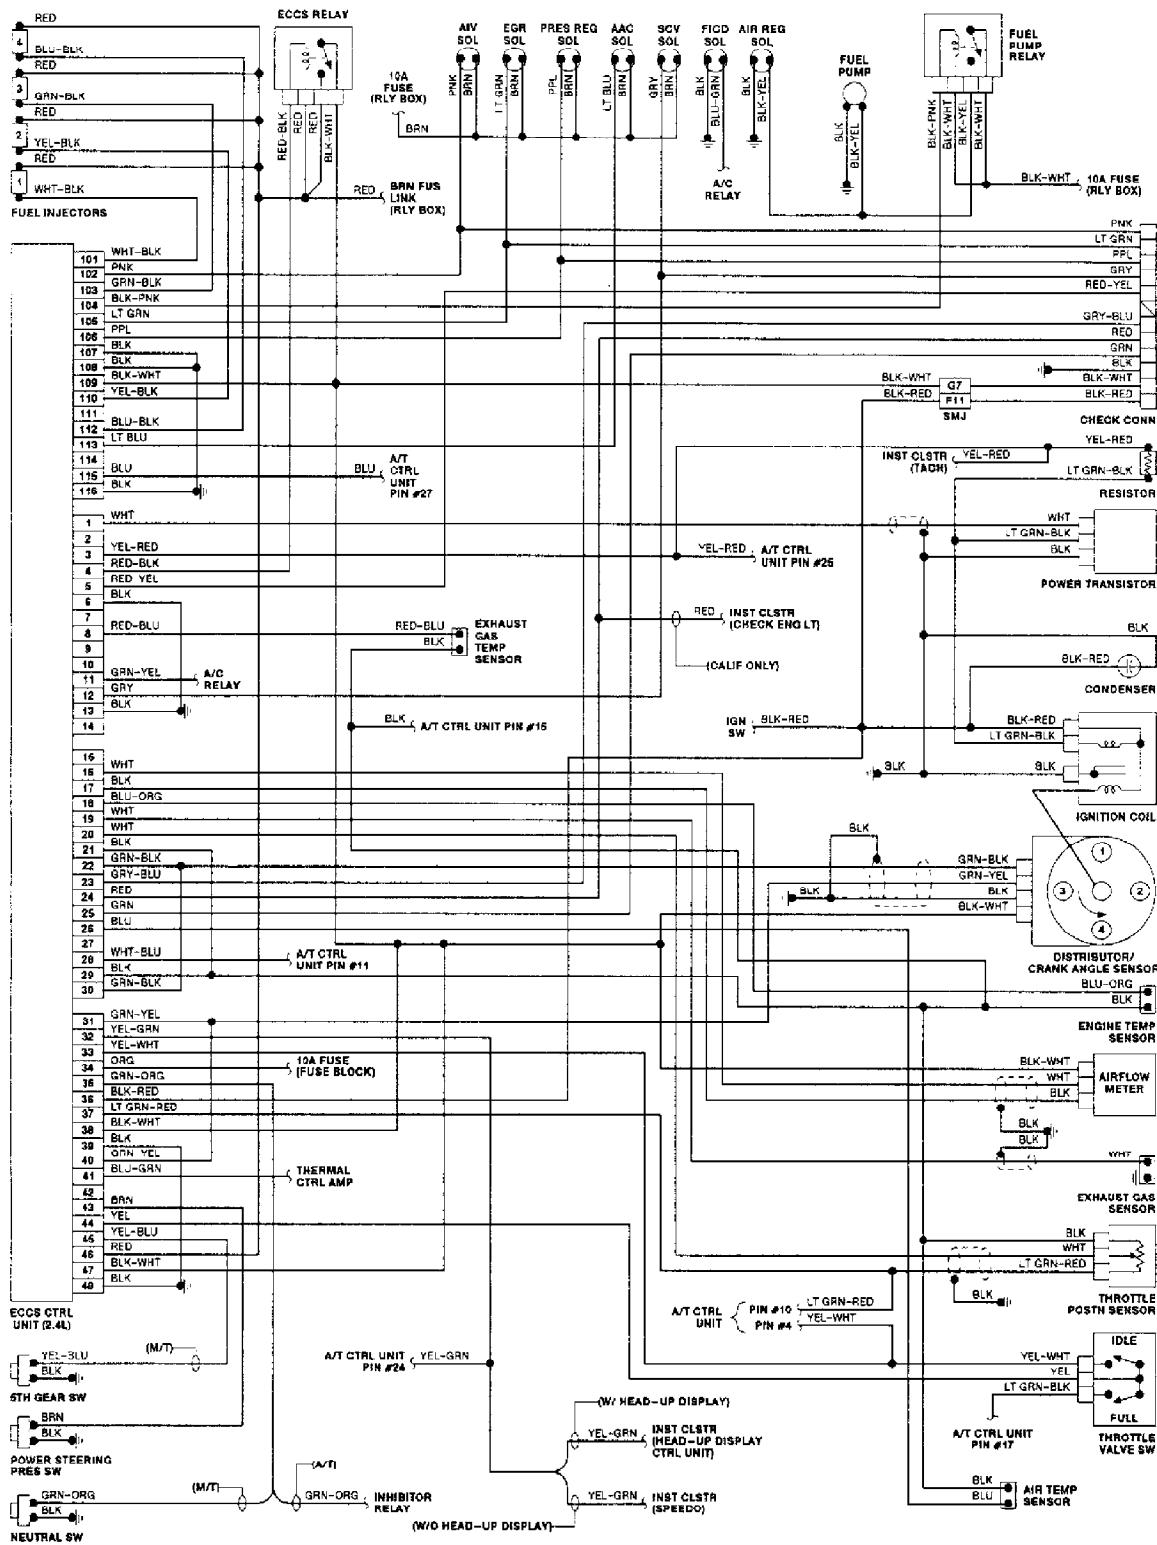

L - WIRING DIAGRAMS

1990 Nissan 240SX

1990 ENGINE PERFORMANCE
Wiring Diagrams

Nissan; 240SX, 300ZX, Axxess, Maxima, Pathfinder,
Pickup, Pulsar, Sentra, Stanza, Van

Fig. 1: Axxess 2.4L Wiring Diagram

Fig. 2: Maxima 3.0L Wiring Diagram

Fig. 3: Pathfinder & Pickup 3.0L Wiring Diagram

201105

Fig. 4: Pickup 2.4L Wiring Diagram

Fig. 5: Pulsar NX 1.6L Wiring Diagram

Fig. 6: Sentra 1.6L Wiring Diagram

Fig. 7: Stanza 2.4L Wiring Diagram

Fig. 8: Van 2.4L Wiring Diagram

Fig. 9: 240SX 2.4L Wiring Diagram

Fig. 10: 300ZX 3.0L Wiring Diagram (1 of 2)

Fig. 11: 300ZX 3.0L Wiring Diagram (2 of 2)