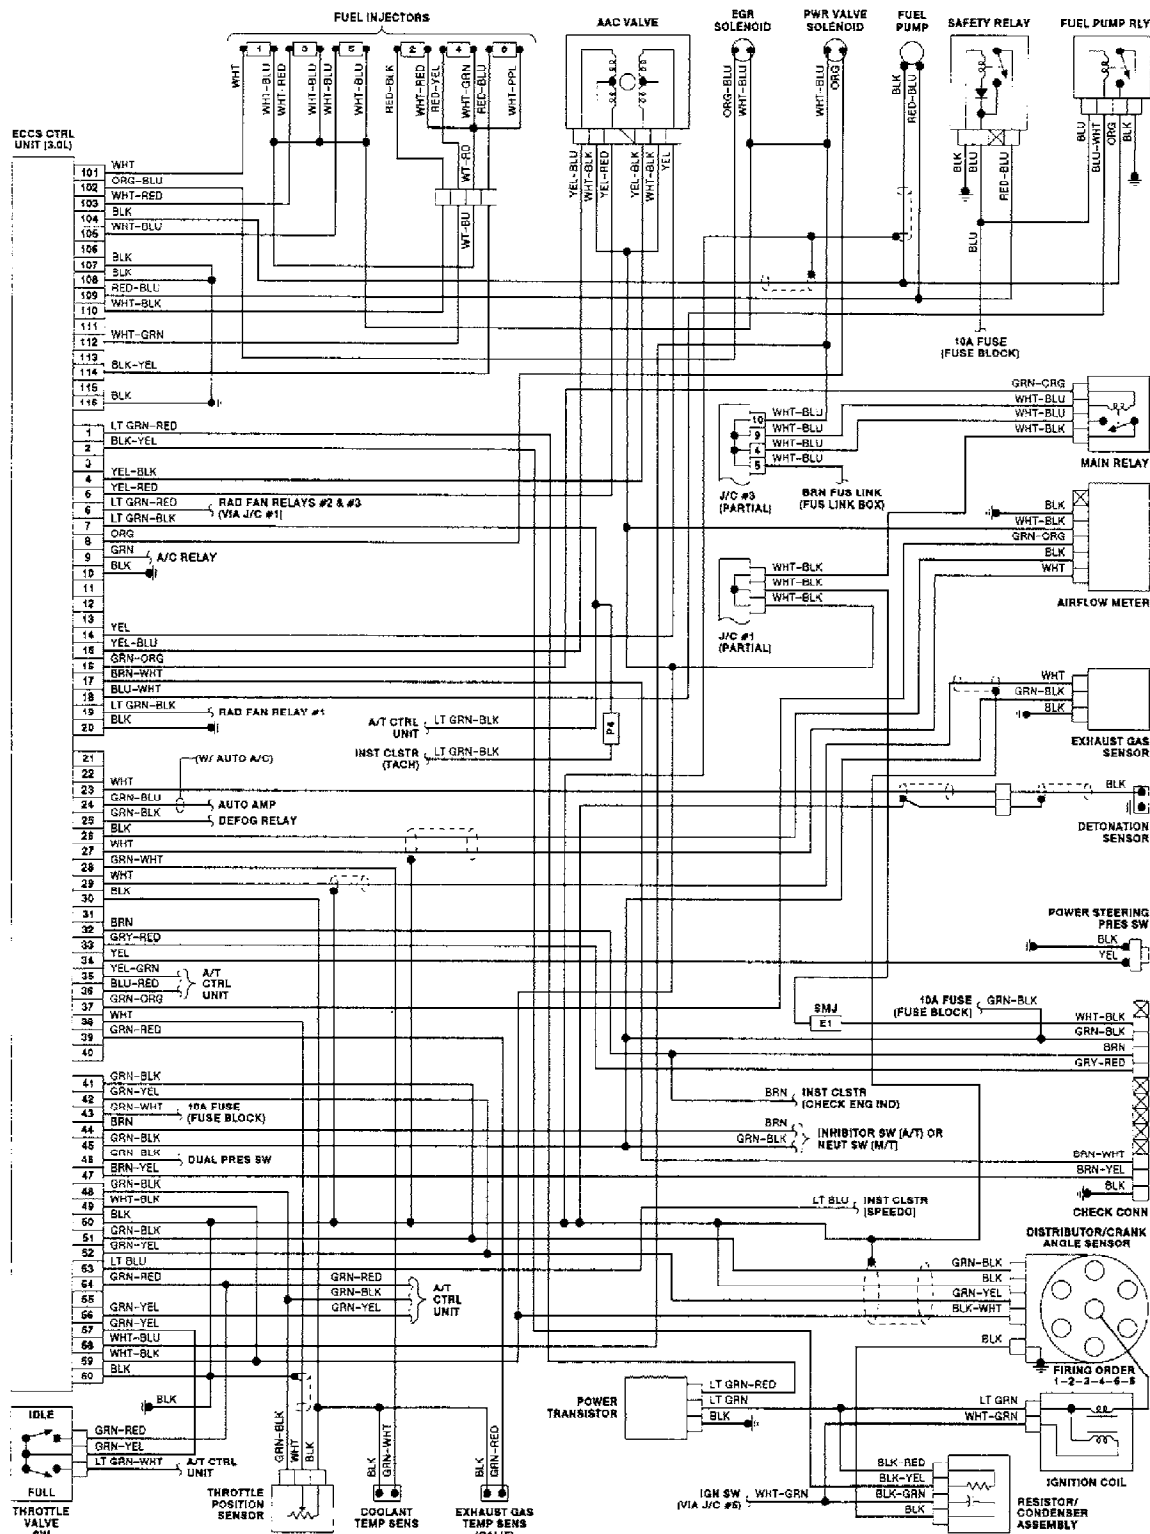

L - WIRING DIAGRAMS

1990 Nissan 240SX

1990 ENGINE PERFORMANCE
Wiring Diagrams

Nissan; 240SX, 300ZX, Axxess, Maxima, Pathfinder,
Pickup, Pulsar, Sentra, Stanza, Van

Fig. 1: Axxess 2.4L Wiring Diagram

Fig. 2: Maxima 3.0L Wiring Diagram

Fig. 3: Pathfinder & Pickup 3.0L Wiring Diagram

201105

Fig. 4: Pickup 2.4L Wiring Diagram

Fig. 5: Pulsar NX 1.6L Wiring Diagram

Fig. 6: Sentra 1.6L Wiring Diagram

Fig. 7: Stanza 2.4L Wiring Diagram

Fig. 8: Van 2.4L Wiring Diagram

Fig. 9: 240SX 2.4L Wiring Diagram

Fig. 10: 300ZX 3.0L Wiring Diagram (1 of 2)

Fig. 11: 300ZX 3.0L Wiring Diagram (2 of 2)