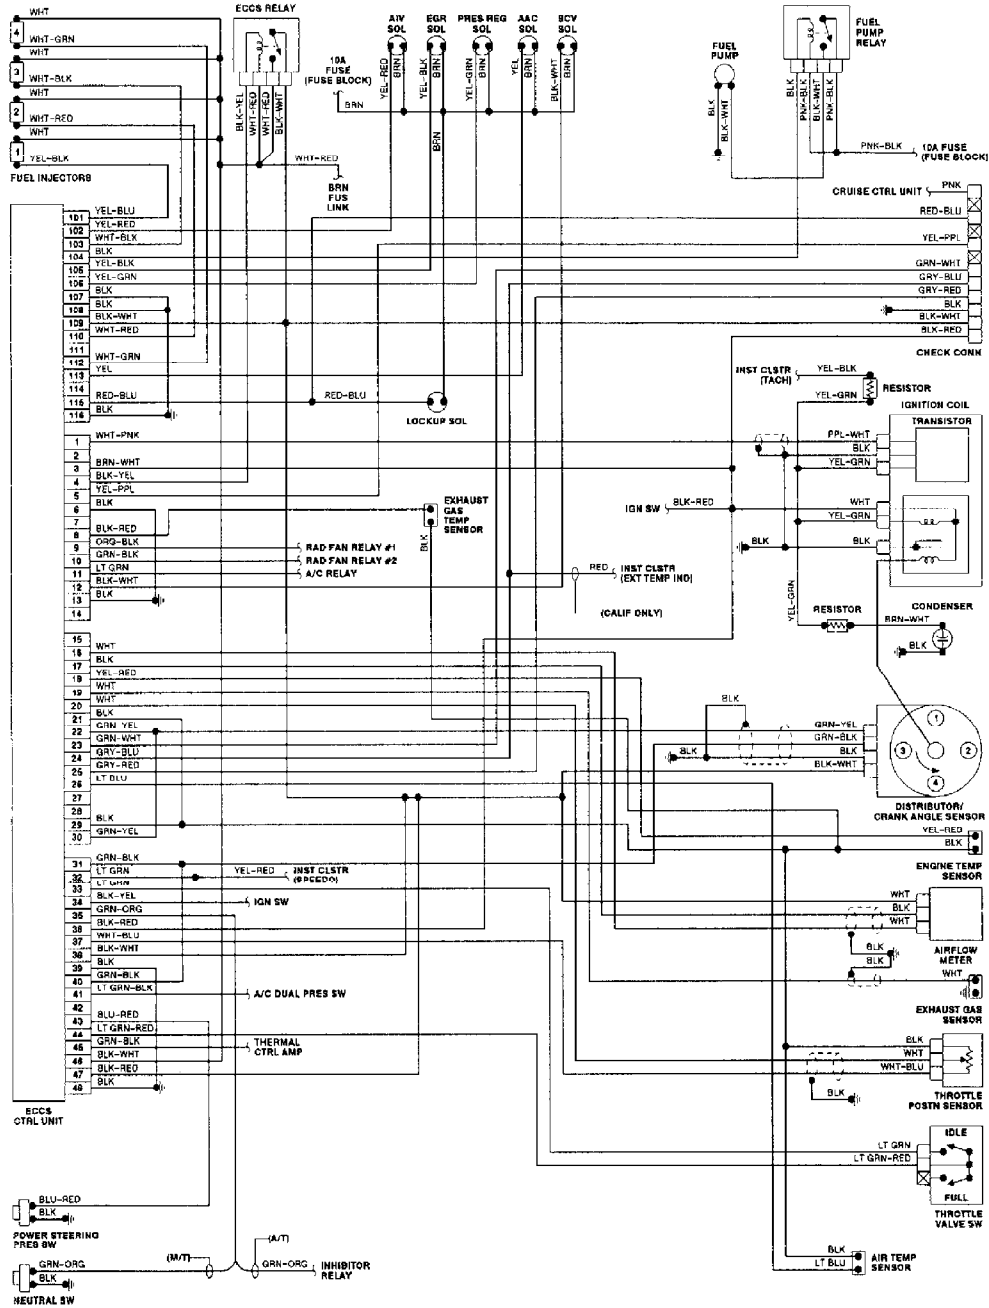

L - WIRING DIAGRAMS

1990 Nissan 240SX

1990 ENGINE PERFORMANCE
Wiring Diagrams

Nissan; 240SX, 300ZX, Axxess, Maxima, Pathfinder,
Pickup, Pulsar, Sentra, Stanza, Van

Fig. 1: Axxess 2.4L Wiring Diagram

Fig. 2: Maxima 3.0L Wiring Diagram

Fig. 3: Pathfinder & Pickup 3.0L Wiring Diagram

201105

Fig. 4: Pickup 2.4L Wiring Diagram

Fig. 5: Pulsar NX 1.6L Wiring Diagram

Fig. 6: Sentra 1.6L Wiring Diagram

Fig. 7: Stanza 2.4L Wiring Diagram

Fig. 8: Van 2.4L Wiring Diagram

Fig. 9: 240SX 2.4L Wiring Diagram

Fig. 10: 300ZX 3.0L Wiring Diagram (1 of 2)

Fig. 11: 300ZX 3.0L Wiring Diagram (2 of 2)