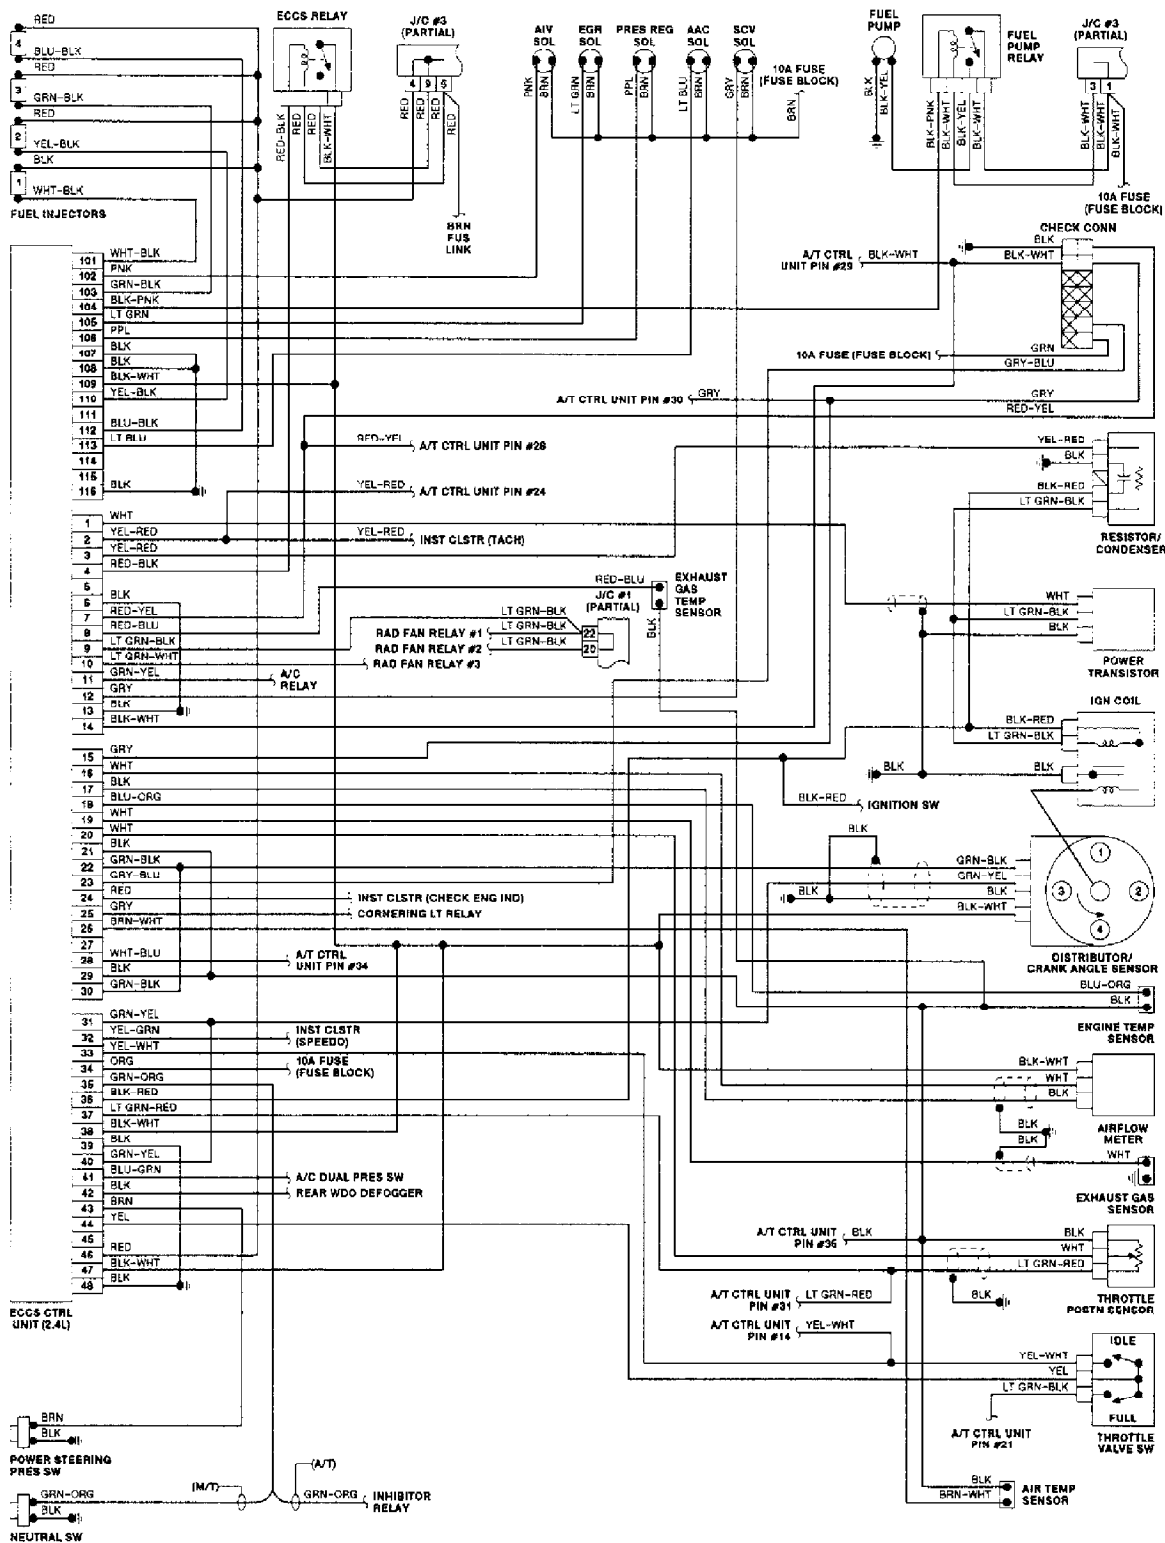

L - WIRING DIAGRAMS

1990 Nissan 240SX

1990 ENGINE PERFORMANCE
Wiring Diagrams

Nissan; 240SX, 300ZX, Axxess, Maxima, Pathfinder,
Pickup, Pulsar, Sentra, Stanza, Van

Fig. 1: Axxess 2.4L Wiring Diagram

Fig. 2: Maxima 3.0L Wiring Diagram

Fig. 3: Pathfinder & Pickup 3.0L Wiring Diagram

201105

Fig. 4: Pickup 2.4L Wiring Diagram

Fig. 5: Pulsar NX 1.6L Wiring Diagram

Fig. 6: Sentra 1.6L Wiring Diagram

Fig. 7: Stanza 2.4L Wiring Diagram

Fig. 8: Van 2.4L Wiring Diagram

Fig. 9: 240SX 2.4L Wiring Diagram

Fig. 10: 300ZX 3.0L Wiring Diagram (1 of 2)

Fig. 11: 300ZX 3.0L Wiring Diagram (2 of 2)