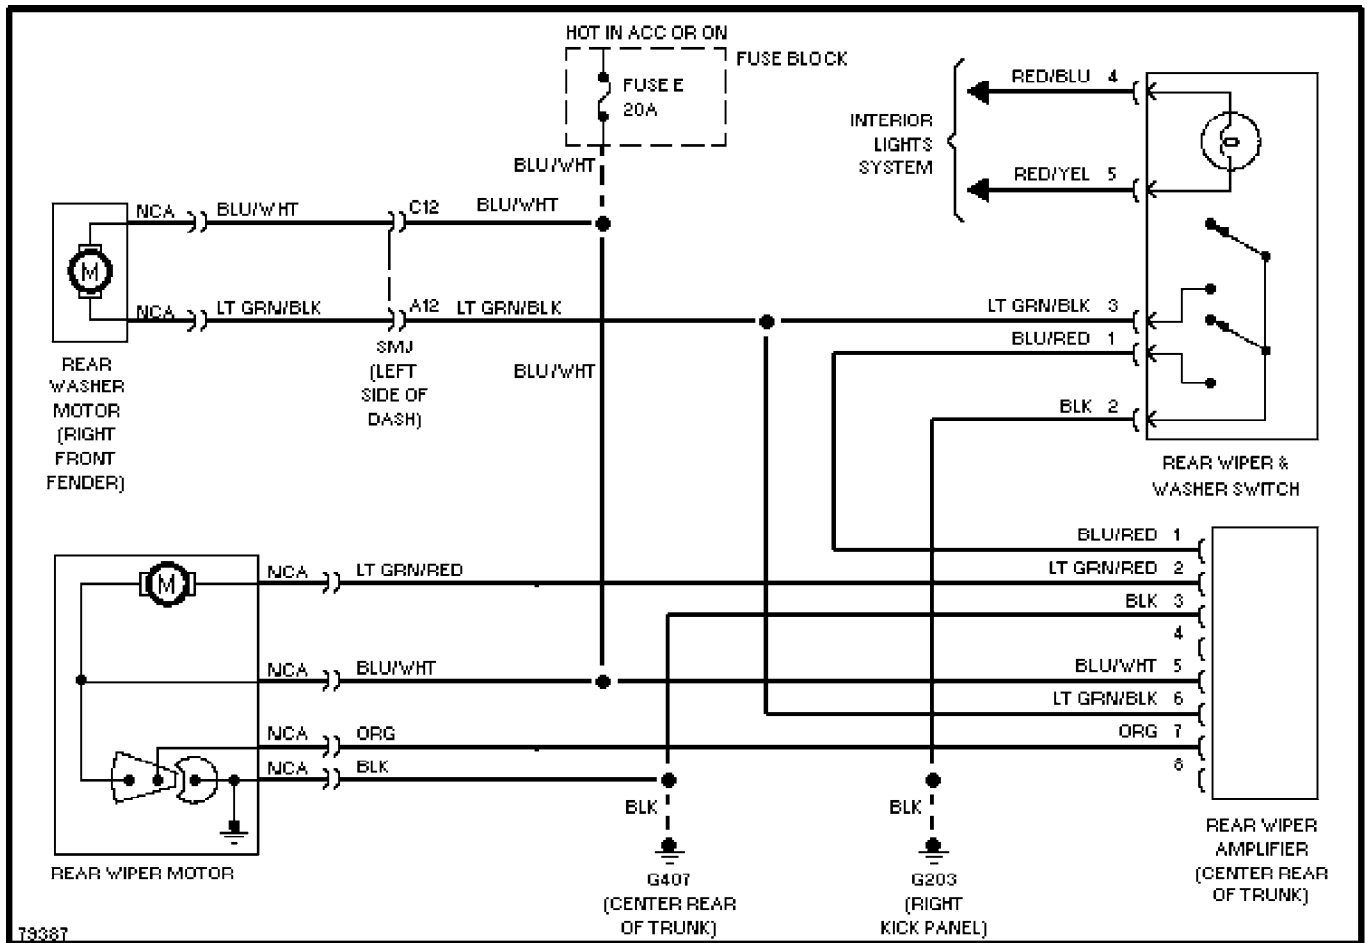

SYSTEM WIRING DIAGRAMS

1990 Nissan 240SX

1990 System Wiring Diagrams
Nissan - 240SX

DEFOGGERS

Defogger Circuit

HORN

73781

Horn Circuit

62750

Charging Circuit

62755

Starting Circuit

WIPER/WASHER

13365

Front Wiper/Washer Circuit

Rear Wiper/Washer Circuit