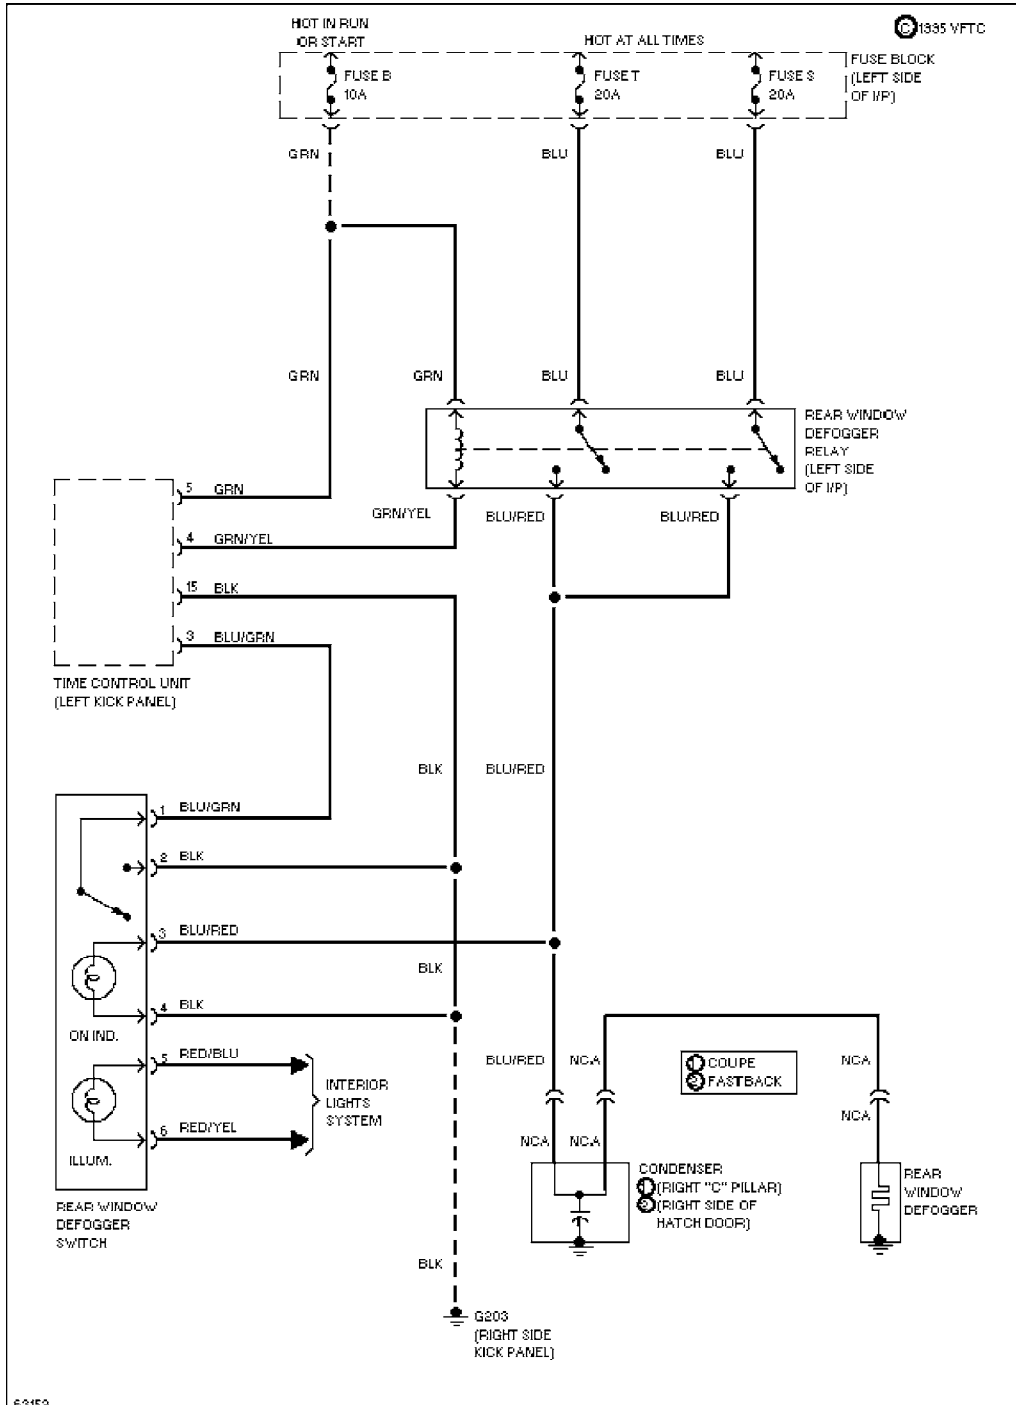

SYSTEM WIRING DIAGRAMS

1990 Nissan 240SX

1990 System Wiring Diagrams
Nissan - 240SX

DEFOGGERS

Defogger Circuit

HORN

73781

Horn Circuit

POWER ANTENNA

79746

Power Antenna Circuit

POWER DOOR LOCKS

Power Door Lock Circuit

POWER MIRRORS

T3070

Power Mirror Circuit

62750

Charging Circuit

62755

Starting Circuit

WIPER/WASHER

13365

Front Wiper/Washer Circuit

Rear Wiper/Washer Circuit