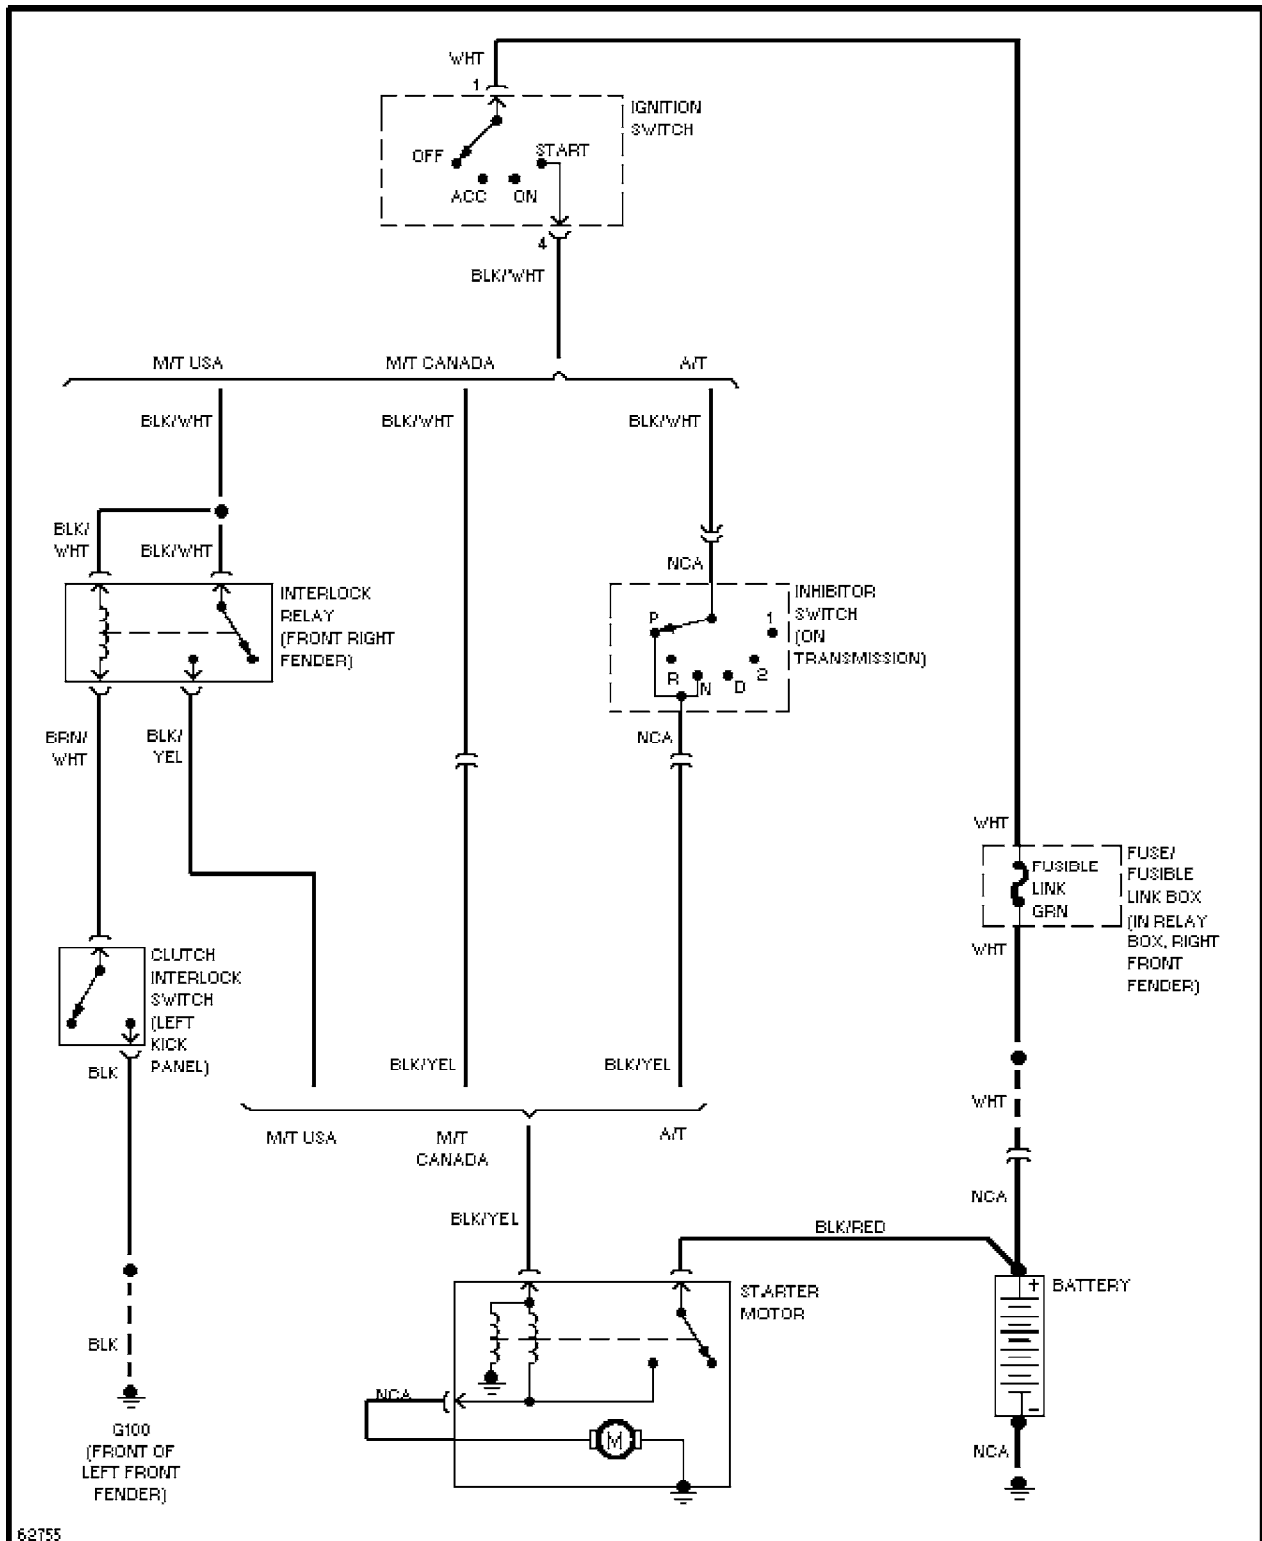

SYSTEM WIRING DIAGRAMS

1990 Nissan 240SX

1990 System Wiring Diagrams
Nissan - 240SX

DEFOGGERS

Defogger Circuit

HORN

73781

Horn Circuit

POWER ANTENNA

79746

Power Antenna Circuit

POWER DOOR LOCKS

Power Door Lock Circuit

POWER MIRRORS

T3070

Power Mirror Circuit

62750

Charging Circuit

62755

Starting Circuit

WIPER/WASHER

13365

Front Wiper/Washer Circuit

Rear Wiper/Washer Circuit