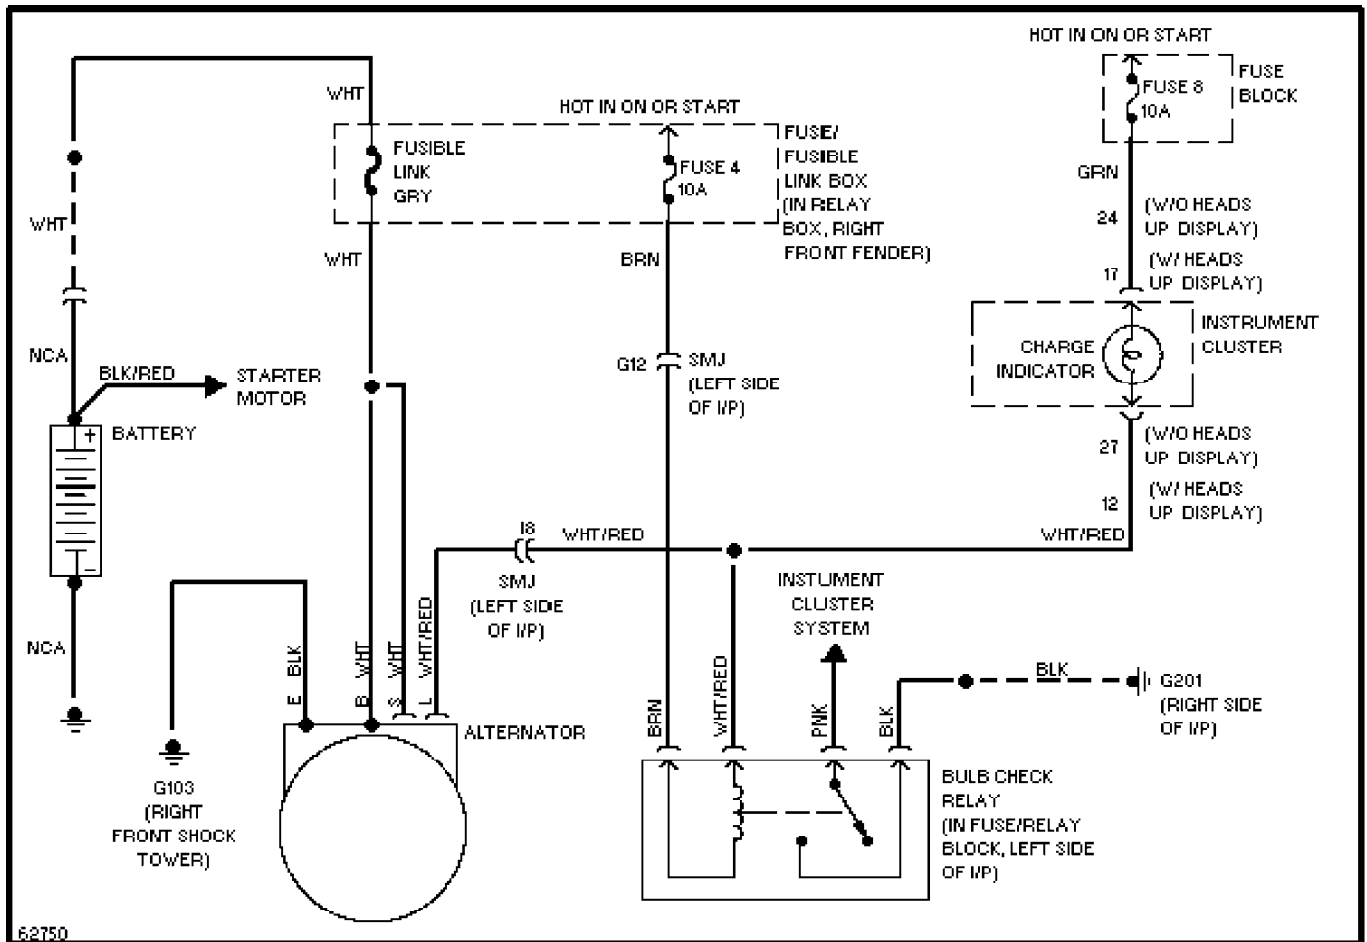

SYSTEM WIRING DIAGRAMS

1990 Nissan 240SX

1990 System Wiring Diagrams
Nissan - 240SX

DEFOGGERS

Defogger Circuit

HORN

73781

Horn Circuit

POWER ANTENNA

79746

Power Antenna Circuit

POWER DOOR LOCKS

Power Door Lock Circuit

POWER MIRRORS

T3070

Power Mirror Circuit

62750

Charging Circuit

62755

Starting Circuit

WIPER/WASHER

13365

Front Wiper/Washer Circuit

Rear Wiper/Washer Circuit