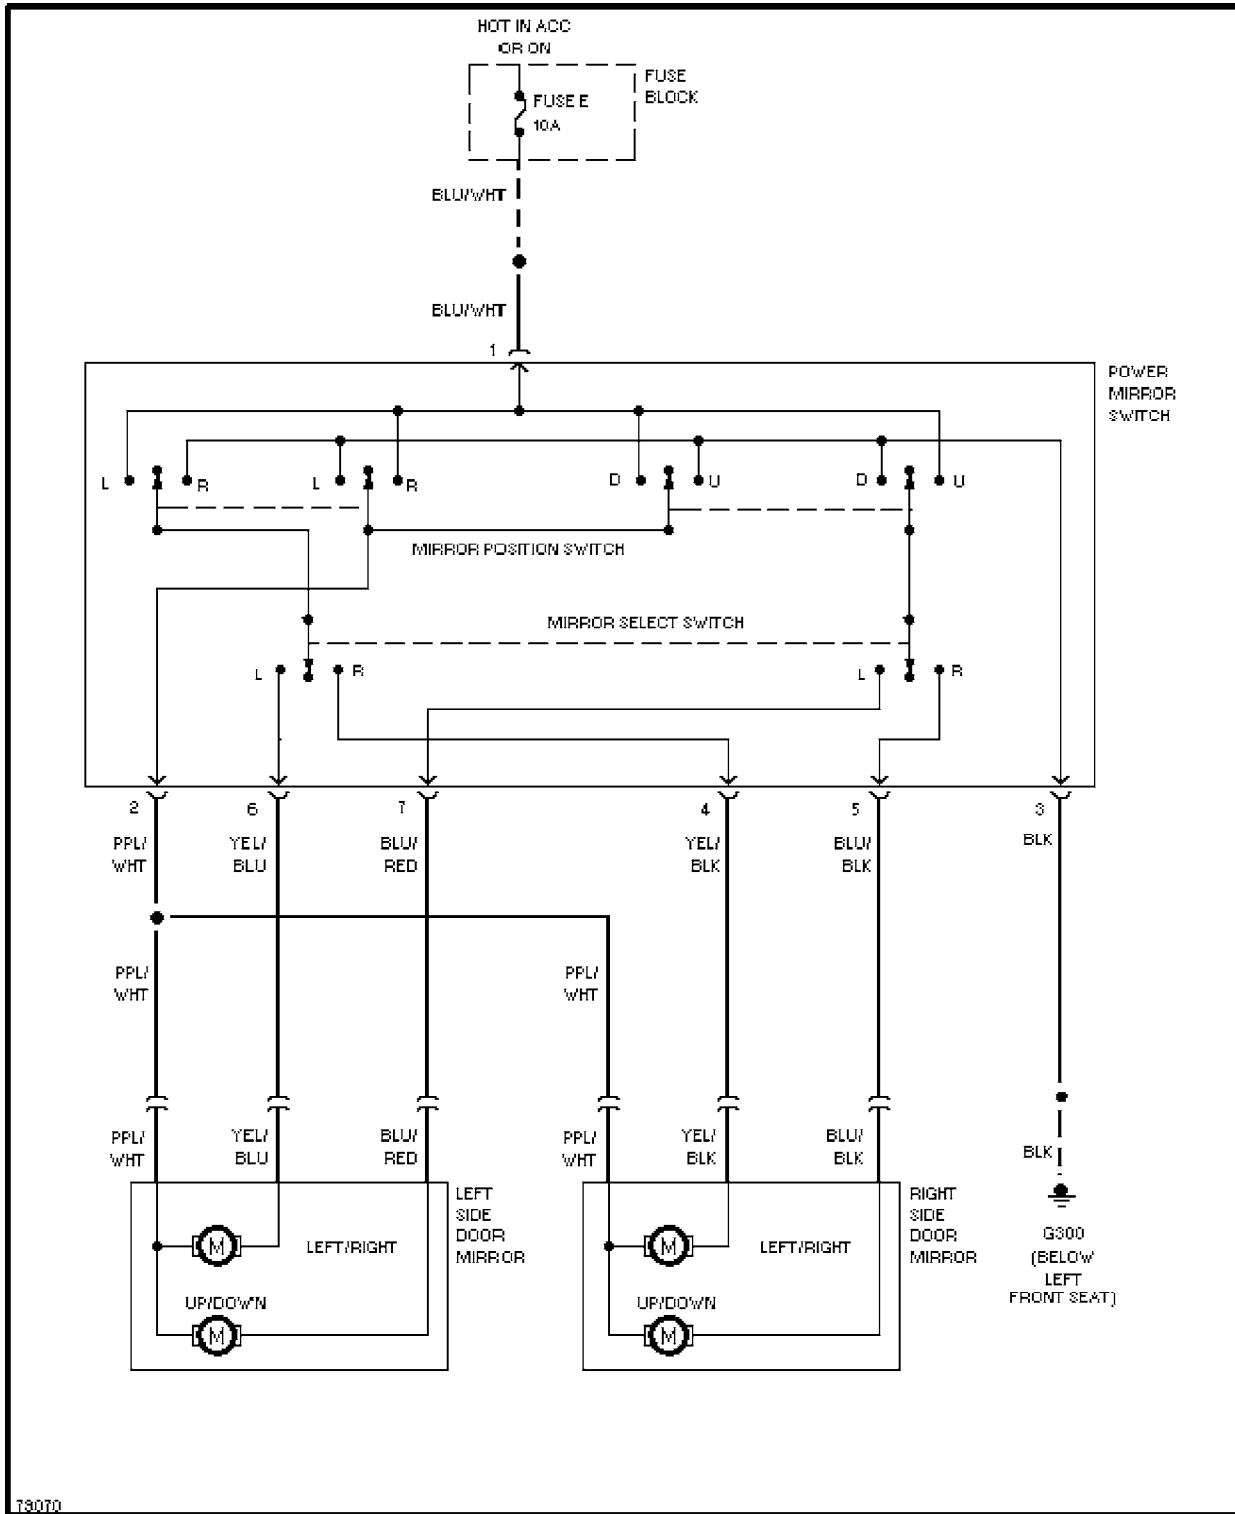

SYSTEM WIRING DIAGRAMS

1990 Nissan 240SX

1990 System Wiring Diagrams
Nissan - 240SX

DEFOGGERS

Defogger Circuit

HORN

73781

Horn Circuit

POWER ANTENNA

79746

Power Antenna Circuit

POWER DOOR LOCKS

Power Door Lock Circuit

POWER MIRRORS

T3070

Power Mirror Circuit

62750

Charging Circuit

62755

Starting Circuit

WIPER/WASHER

13365

Front Wiper/Washer Circuit

Rear Wiper/Washer Circuit