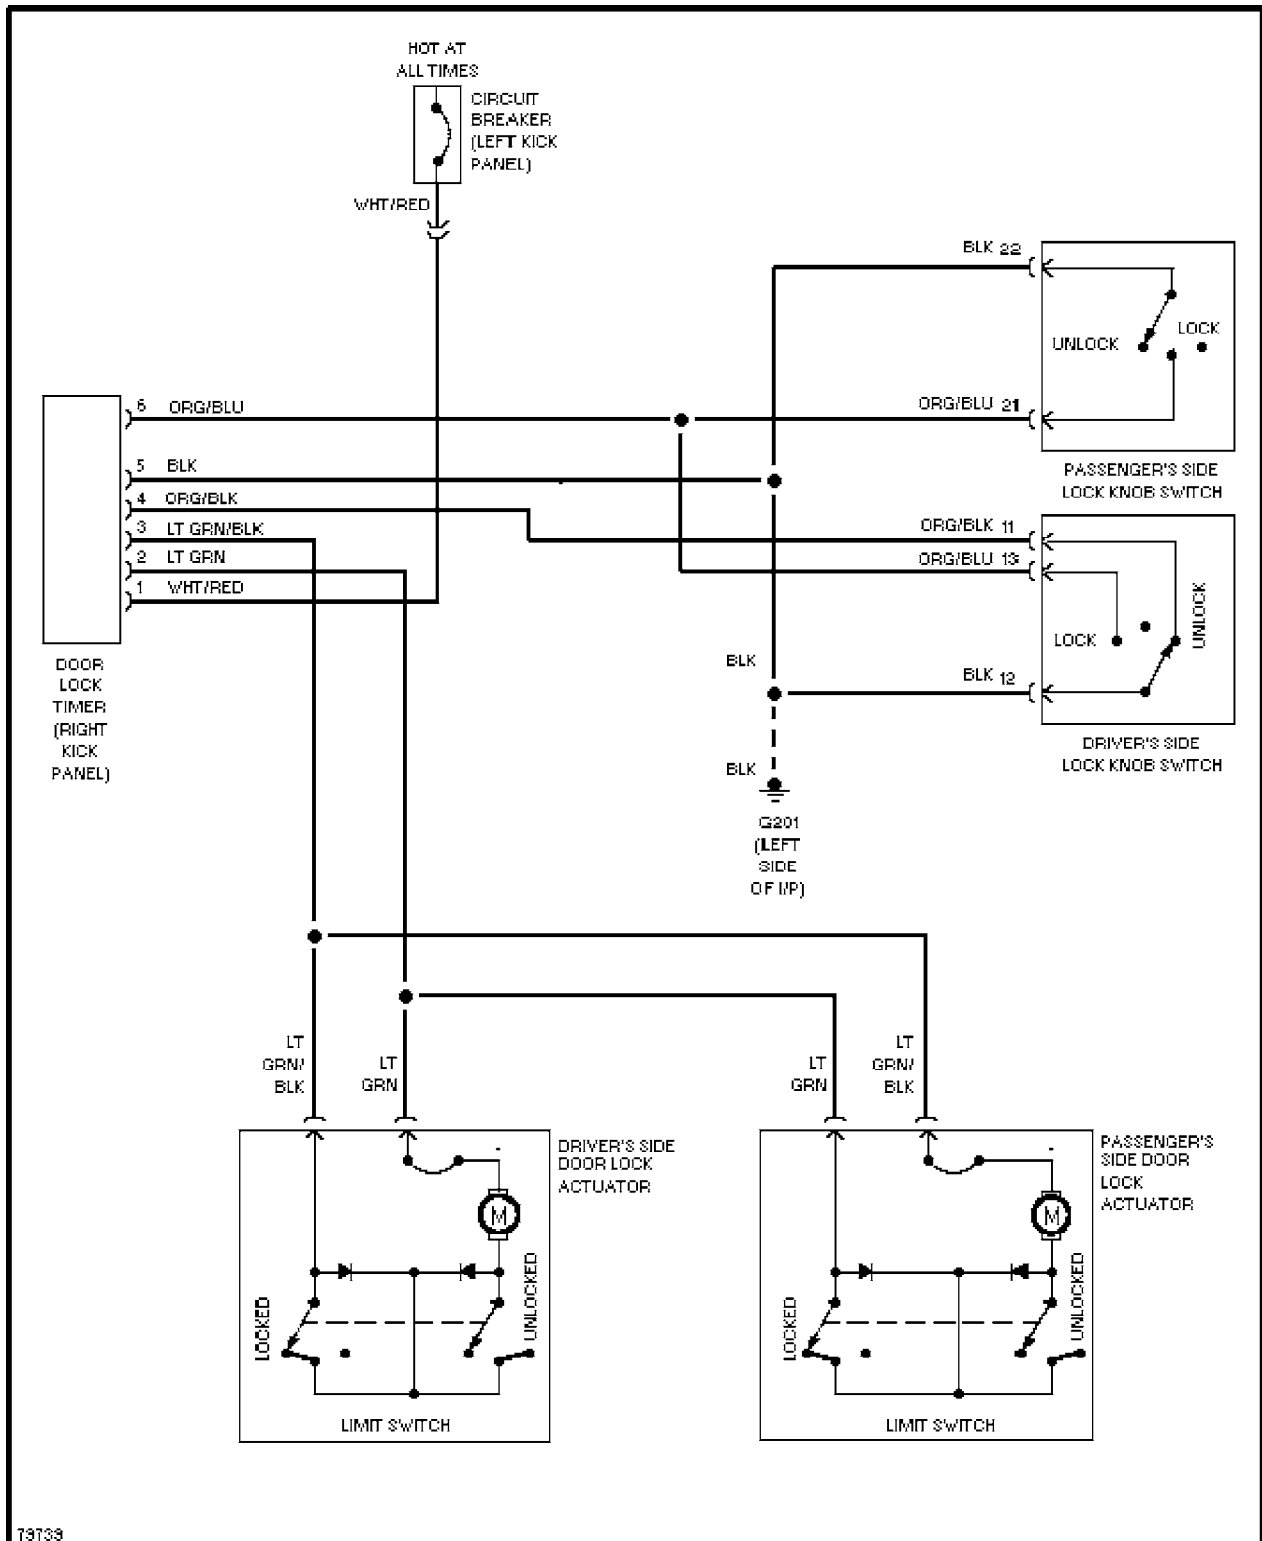

SYSTEM WIRING DIAGRAMS

1990 Nissan 240SX

1990 System Wiring Diagrams
Nissan - 240SX

DEFOGGERS

Defogger Circuit

HORN

73781

Horn Circuit

POWER ANTENNA

79746

Power Antenna Circuit

POWER DOOR LOCKS

Power Door Lock Circuit

POWER MIRRORS

T3070

Power Mirror Circuit

62750

Charging Circuit

62755

Starting Circuit

WIPER/WASHER

13365

Front Wiper/Washer Circuit

Rear Wiper/Washer Circuit