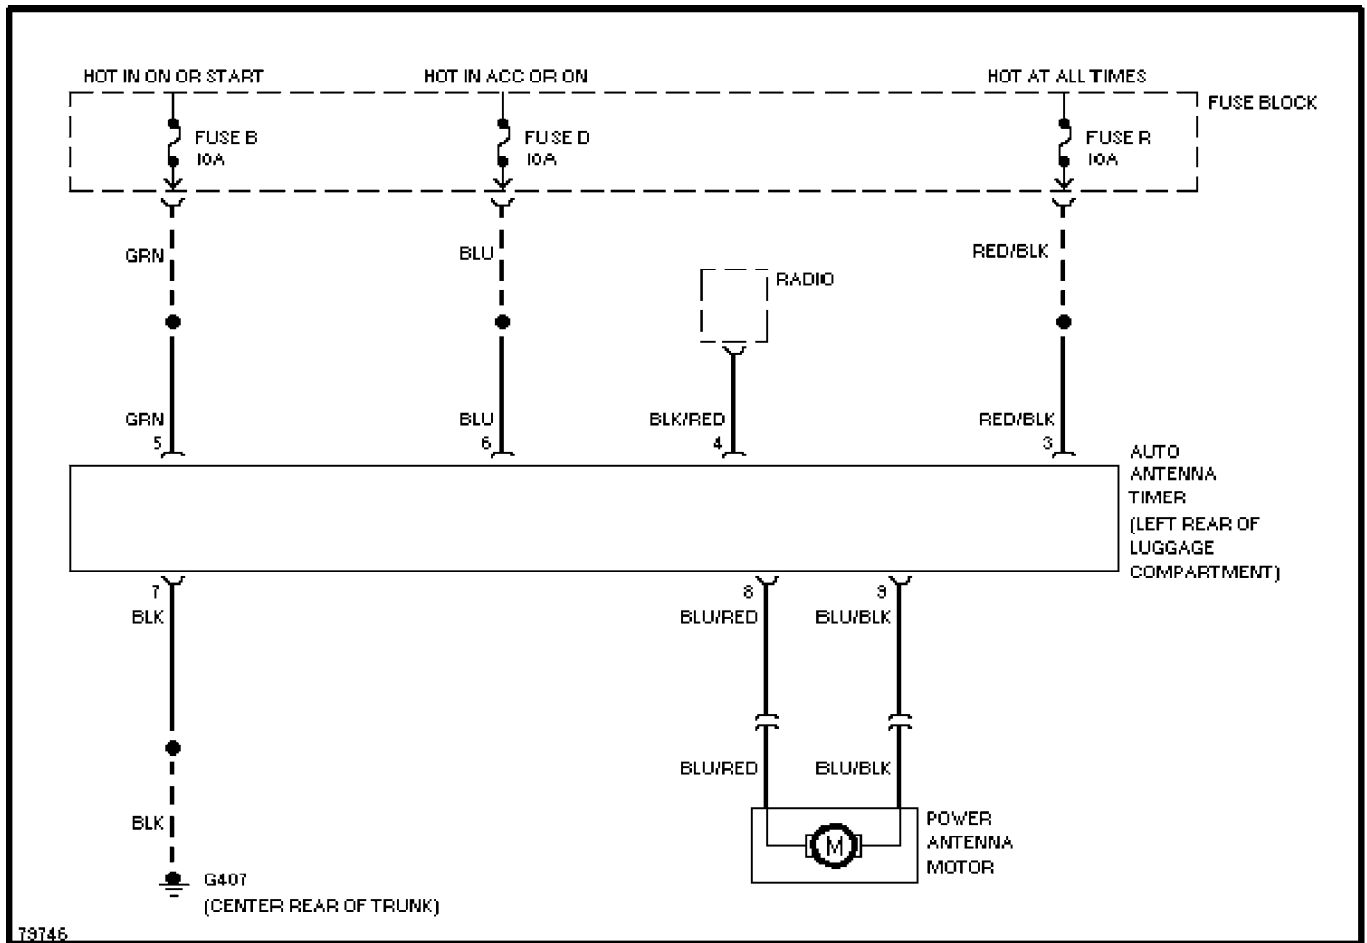

SYSTEM WIRING DIAGRAMS

1990 Nissan 240SX

1990 System Wiring Diagrams
Nissan - 240SX

DEFOGGERS

Defogger Circuit

HORN

73781

Horn Circuit

POWER ANTENNA

79746

Power Antenna Circuit

POWER DOOR LOCKS

Power Door Lock Circuit

POWER MIRRORS

T3070

Power Mirror Circuit