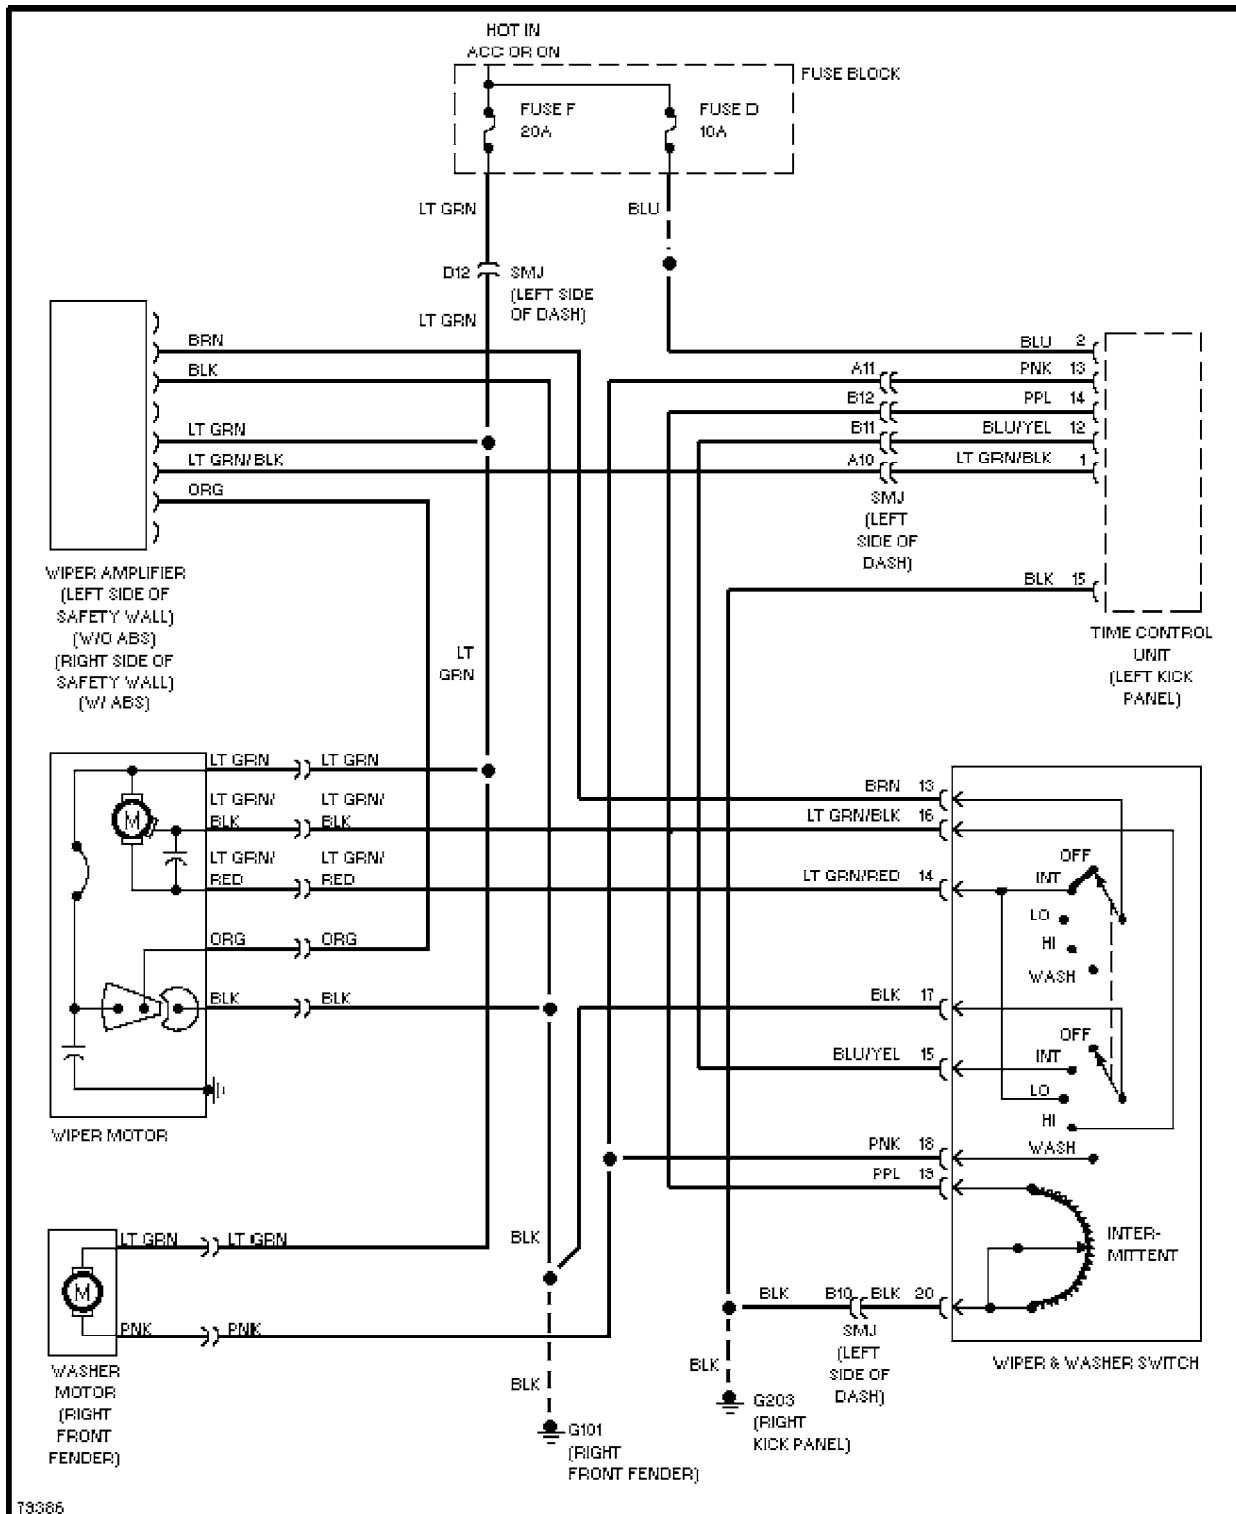

SYSTEM WIRING DIAGRAMS

1990 Nissan 240SX

1990 System Wiring Diagrams
Nissan - 240SX

DEFOGGERS

Defogger Circuit

HORN

73781

Horn Circuit

POWER ANTENNA

79746

Power Antenna Circuit

POWER DOOR LOCKS

Power Door Lock Circuit

POWER MIRRORS

T3070

Power Mirror Circuit

62750

Charging Circuit

62755

Starting Circuit

WIPER/WASHER

13365

Front Wiper/Washer Circuit

Rear Wiper/Washer Circuit