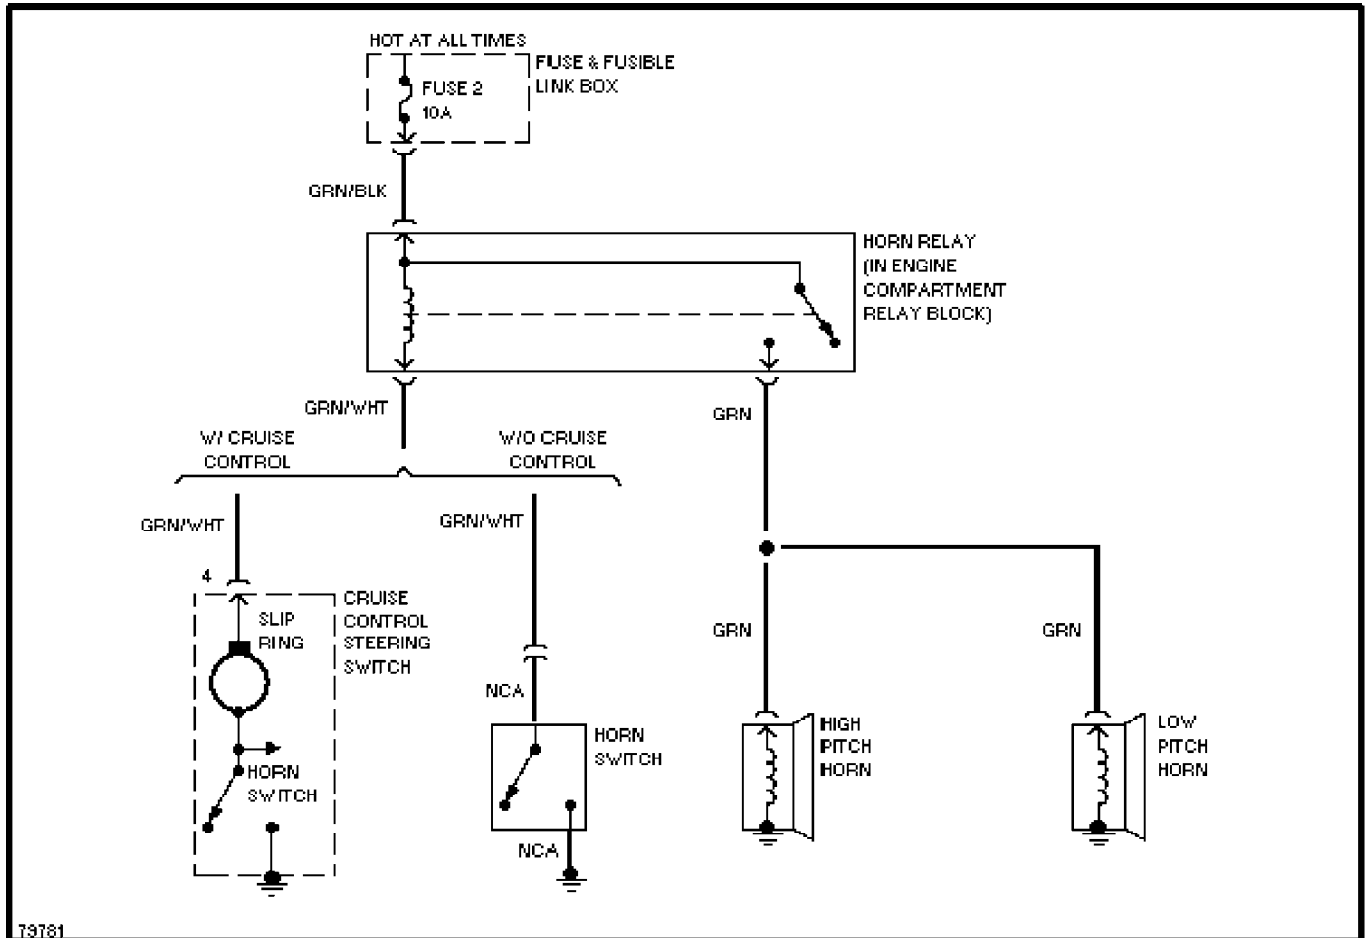

SYSTEM WIRING DIAGRAMS

1990 Nissan 240SX

1990 System Wiring Diagrams
Nissan - 240SX

DEFOGGERS

Defogger Circuit

HORN

73781

Horn Circuit

POWER ANTENNA

79746

Power Antenna Circuit

POWER DOOR LOCKS

Power Door Lock Circuit

POWER MIRRORS

T3070

Power Mirror Circuit

62750

Charging Circuit

62755

Starting Circuit

WIPER/WASHER

13365

Front Wiper/Washer Circuit

Rear Wiper/Washer Circuit