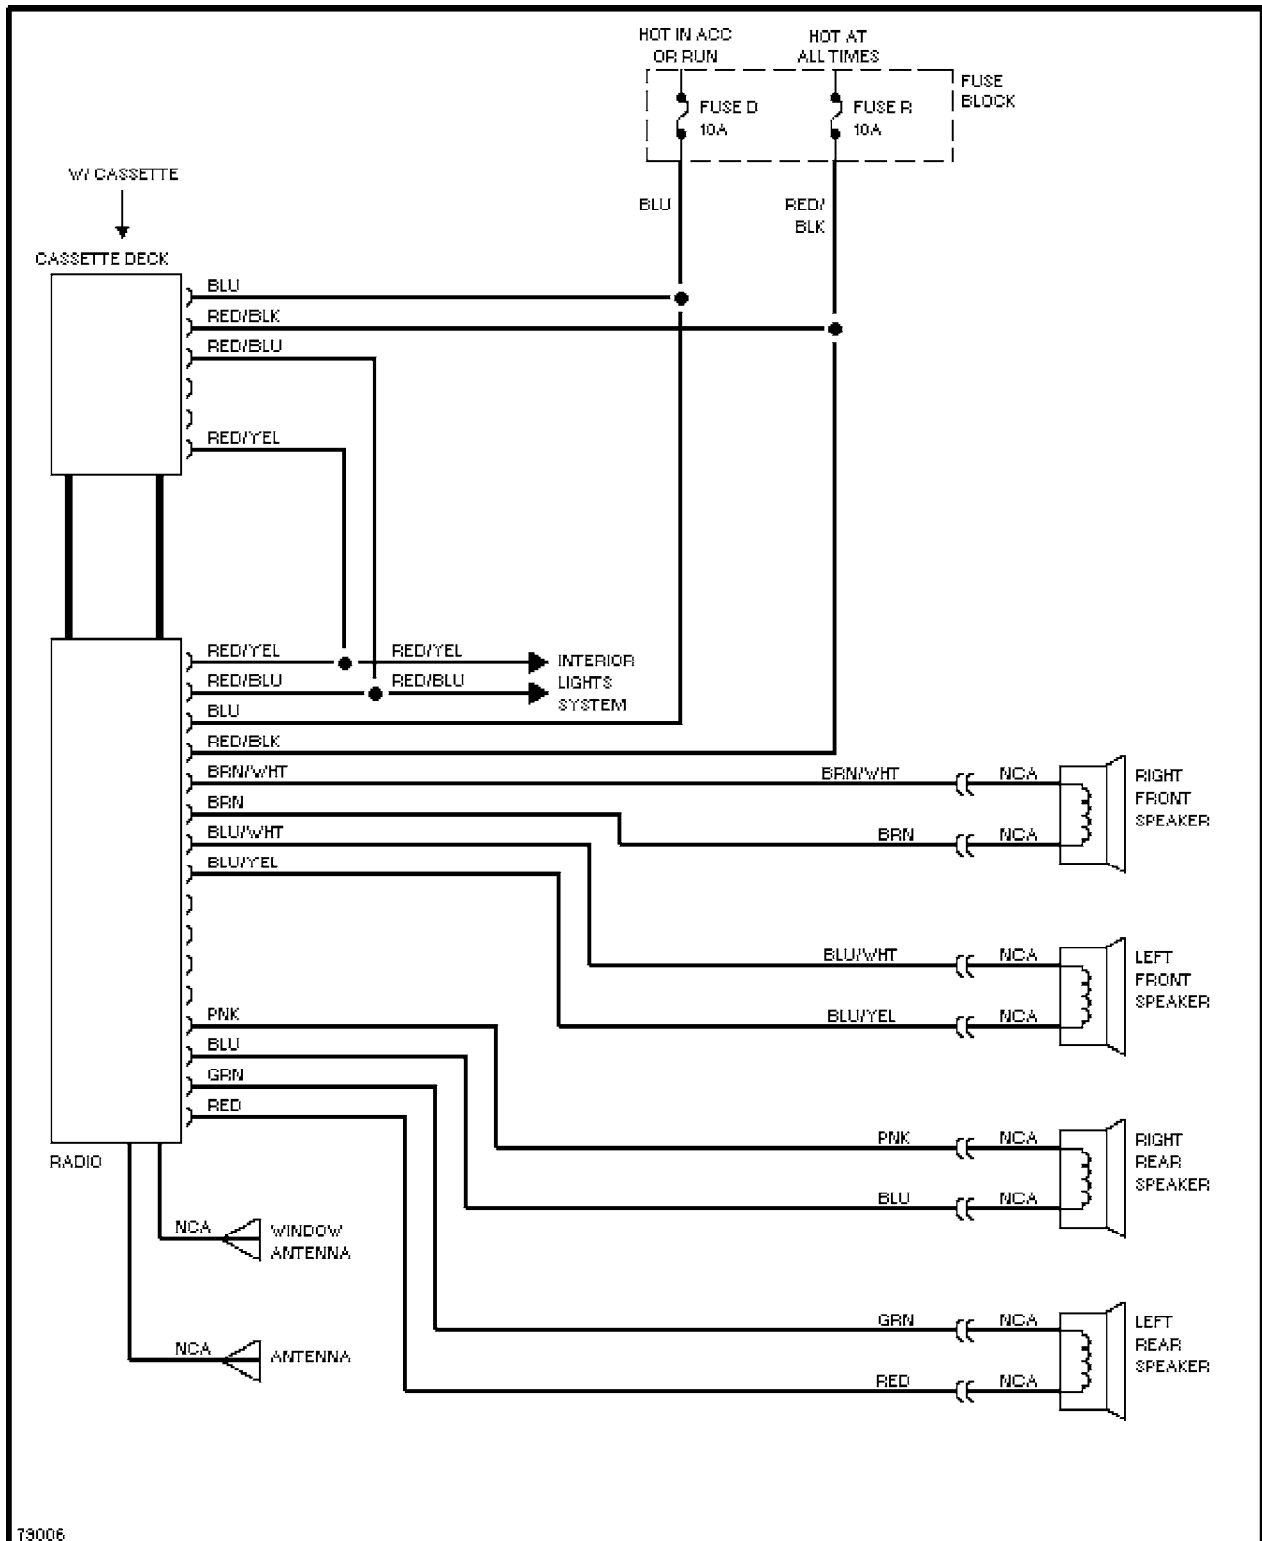

Radio Circuits, W/ Active Speakers

73006

Radio Circuits, W/O Active Speakers

STARTING/CHARGING