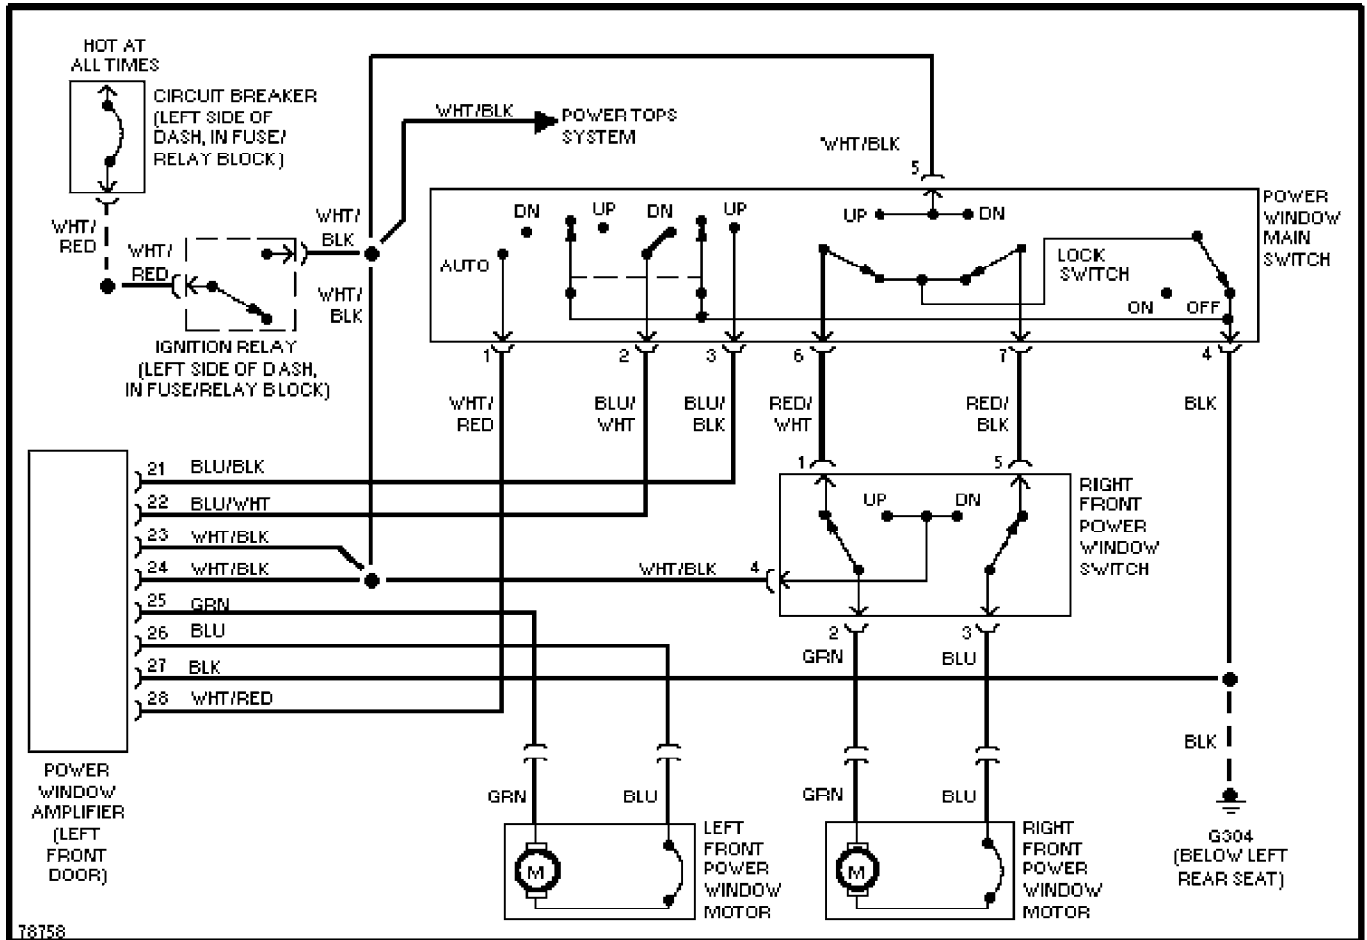

Power Window Circuit

RADIO